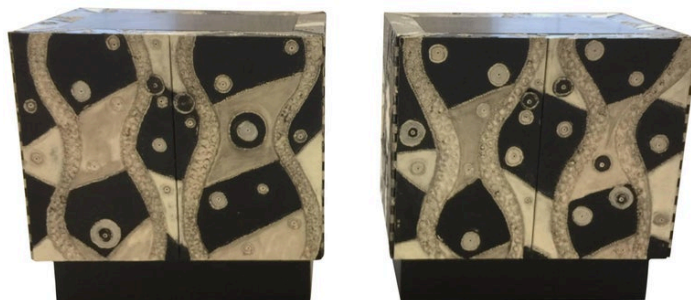

PAIR OF BRUTAL SOLDERED ALUMINUM CABINETS

These perfect size cabinets are sculptural, finished in brutal soldered aluminum. Grey slate recessed tops and double doors open to a leather clad single shelf. Lots of details abound, incredible craftsmanship.

SKU: LU832836426242-1 | **Categories:** [Case Pieces / Storage](#) | **Tags:** [Brutalist](#)

GALLERY IMAGES

ADDITIONAL INFORMATION

Style	Brutalist (In The Style Of)
Date of Manufacture	2015
Dimensions	Height: 30.5 in Width: 30.5 in Depth: 19 in
Sold As	Set of Two
Materials and Techniques	Aluminum, Leather, Stone
Place of Origin	United States
Period	2010-
Condition	Good - Wear consistent with age and use. Solid but shows visible signs of wear and age.