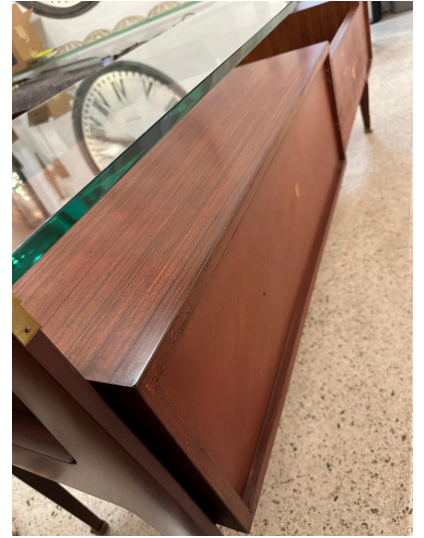

## MID-CENTURY WALNUT, GLASS AND BRASS ITALIAN SIDEBOARD 1960'S

This low bedroom cabinet is part of a set with matching side-tables/ night stands (sold separately). This is ALL vintage and in wonderful original condition. Brass feet, hand pulls and plateau tops are patinated beautifully. The walnut is rich and shows wonderful grain work. 100% Italian mid-century design at its BEST! Features 3 smaller drawers to left side, 2 larger drawers to right side and open shelving with a reverse painted mirror, long glass top. NOTE: we are also selling in separate, a PAIR of matching side tables.

## ADDITIONAL INFORMATION

<b>Style</b>	Mid-Century Modern (Of the Period)
<b>Date of Manufacture</b>	1960's
<b>Dimensions</b>	Height: 28.5 in Width: 74.25 in Depth: 20.25 in
<b>Sold As</b>	Single Item
<b>Materials and Techniques</b>	Brass, Glass, Walnut
<b>Place of Origin</b>	Italy
<b>Period</b>	1960 - 1969

**Condition**

Good - Wear consistent with age and use. Minor discoloration on reverse painted plateau on lower level (see detailed images provided in this listing). Otherwise, the wood and glass are all in excellent vintage condition. Very clean.