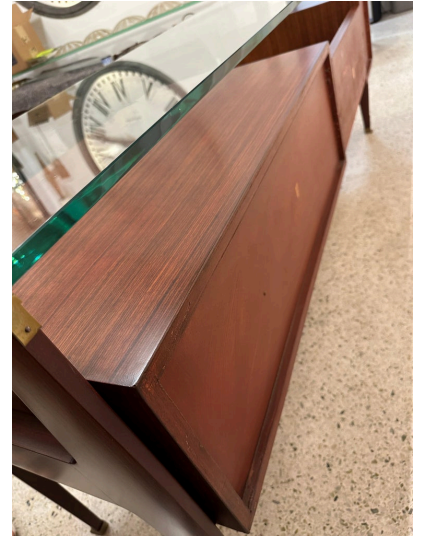

## MID-CENTURY WALNUT, GLASS AND BRASS ITALIAN SIDEBORD 1960'S

This low bedroom cabinet is part of a set with matching side-tables/ night stands (sold separately). This is ALL vintage and in wonderful original condition. Brass feet, hand pulls and plateau tops are patinated beautifully. The walnut is rich and shows wonderful grain work. 100% Italian mid-century design at its BEST! Features 3 smaller drawers to left side, 2 larger drawers to right side and open shelving with a reverse painted mirror, long glass top. NOTE: we are also selling in separate, a PAIR of matching side tables.

## ADDITIONAL INFORMATION

<b>Style</b>	Mid-Century Modern (Of the Period)
<b>Date of Manufacture</b>	1960's
<b>Dimensions</b>	Height: 28.5 in Width: 74.25 in Depth: 20.25 in
<b>Sold As</b>	Single Item
<b>Materials and Techniques</b>	Brass, Glass, Walnut
<b>Place of Origin</b>	Italy
<b>Period</b>	1960 - 1969

**Condition**

Good - Wear consistent with age and use. Minor discoloration on reverse painted plateau on lower level (see detailed images provided in this listing). Otherwise, the wood and glass are all in excellent vintage condition. Very clean.