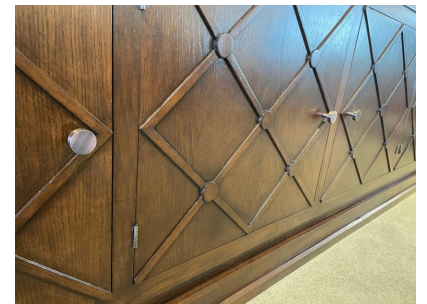

LONG FRENCH MID-CENTURY LATTICE FRONT SIDEBOARD/ CABINET

This piece is an extra long latticed cabinet from the 1940s in the style of Jean Royère. 5 doors open to open shelving. Incredible vintage condition. This piece is available NOW and ready to ship from Miami, FL.

SKU: LU832826264612 | **Categories:** [Case Pieces / Storage](#) | **Tags:** [Jean Royère \(style of\)](#)

GALLERY IMAGES

ADDITIONAL INFORMATION

Style	Mid-Century Modern (Of the Period)
Date of Manufacture	1940's
Dimensions	Height: 34 in Width: 131 in Depth: 16.5 in
Sold As	Single item
Materials and Techniques	Oak
Place of Origin	France
Period	1940 - 1949
Condition	Good - Wear consistent with age and use. Normal wear at base from age and use. Very clean interiors and all shelves are original. Wonderful vintage condition. Pulls have been replaced.