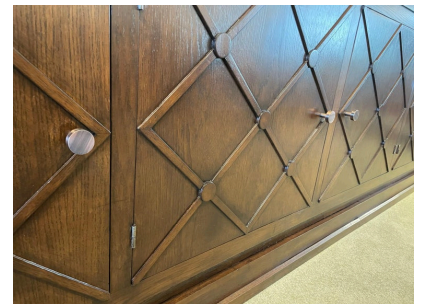

## LONG FRENCH MID-CENTURY LATTICE FRONT SIDEBOARD/ CABINET

This piece is an extra long latticed cabinet from the 1940s in the style of Jean Royère. 5 doors open to open shelving. Incredible vintage condition. This piece is available NOW and ready to ship from Miami, FL.

## ADDITIONAL INFORMATION

<b>Style</b>	Mid-Century Modern (Of the Period)
<b>Date of Manufacture</b>	1940's
<b>Dimensions</b>	Height: 34 in Width: 131 in Depth: 16.5 in
<b>Sold As</b>	Single item
<b>Materials and Techniques</b>	Oak
<b>Place of Origin</b>	France
<b>Period</b>	1940 - 1949
<b>Condition</b>	Good - Wear consistent with age and use. Normal wear at base from age and use. Very clean interiors and all shelves are original. Wonderful vintage condition. Pulls have been replaced.