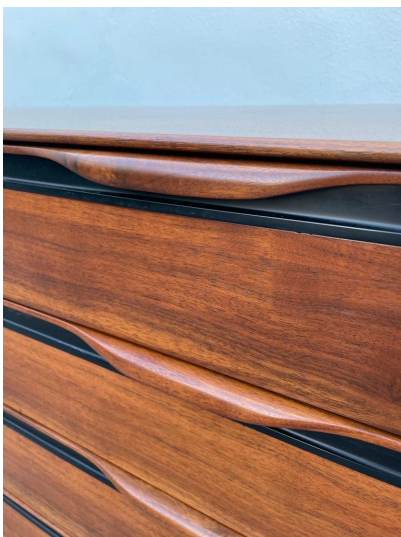

## LARGE WALNUT DRESSER BY JOHN KAPEL FOR GLENN OF CALIFORNIA

This is an excellent long version of John Kapel's iconic dresser by Glenn of California in walnut and black trim. Eight ample drawers and the drawers slide easily.

## ADDITIONAL INFORMATION

<b>Style</b>	Mid-Century Modern (Of the Period)
<b>Date of Manufacture</b>	1960's
<b>Dimensions</b>	Height: 30 in Width: 84 in Depth: 20 in
<b>Sold As</b>	Single Item
<b>Materials and Techniques</b>	Walnut
<b>Place of Origin</b>	United States
<b>Period</b>	1960 - 1969
<b>Condition</b>	Good - Wear consistent with age and use. Exceptional vintage condition. Minor signs of use and light wear.