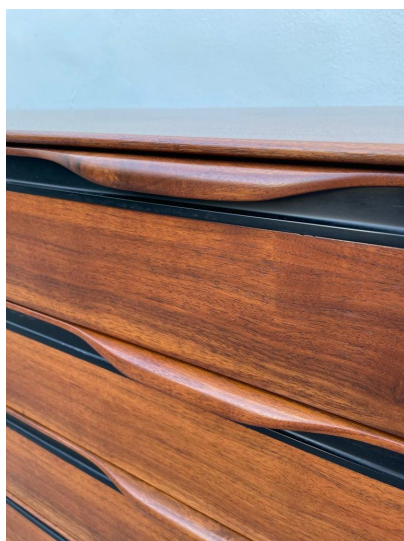

LARGE WALNUT DRESSER BY JOHN KAPEL FOR GLENN OF CALIFORNIA

This is an excellent long version of John Kapel's iconic dresser by Glenn of California in walnut and black trim. Eight ample drawers and the drawers slide easily.

SKU: LU832838131542 | **Categories:** [Case Pieces / Storage](#) | **Tags:** [John Kapel](#)

GALLERY IMAGES

ADDITIONAL INFORMATION

Style	Mid-Century Modern (Of the Period)
Date of Manufacture	1960's
Dimensions	Height: 30 in Width: 84 in Depth: 20 in
Sold As	Single Item
Materials and Techniques	Walnut
Place of Origin	United States
Period	1960 - 1969
Condition	Good - Wear consistent with age and use. Exceptional vintage condition. Minor signs of use and light wear.