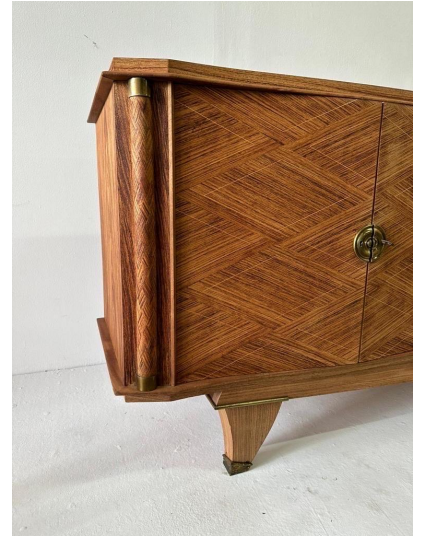

JULES LELEU ATTRIBUTED SIDEBOARD/ CREDENZA

French Art Deco buffet, sideboard or credenza attributed to Jules Leleu. Constructed with superior quality blond woods, mahogany and lemonwood, perfectly centered, elaborate marquetry with fine mother of pearl inlay. Very generous sized cabinet with a wonderful amount of storage space. This piece has been stripped and high lacquer removed, keeping a beautiful and updated matte finish to the wood.

The bronze caps, rings, sabots and original keys add to the elegance of this remarkable piece, in addition to the sycamore wood interior all of which equals French Art Deco at its best. The buffet features four slightly curved doors, opening to inner shelves and two drawers.

SKU: LU832836731832 | **Categories:** [Case Pieces / Storage](#), [Tables & Desks](#) | **Tags:** [Jules Leleu](#)

GALLERY IMAGES

ADDITIONAL INFORMATION

Style	Art Deco (Of the Period)
Date of Manufacture	1920's
Dimensions	Height: 36.5 in Width: 90.75 in Depth: 21.5 in
Sold As	Single Item
Materials and Techniques	Brass, Mahogany, Mother-of-Pearl
Place of Origin	France
Period	1920 - 1929

Condition

Good - Refinished. Wear consistent with age and use. has been stripped and finished in matte, very nice condition, brass has normal patina.