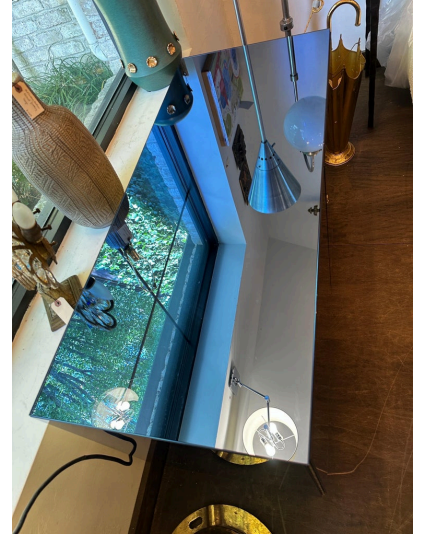

EFFETTO VETRO ITALIAN BLUE TINTED MIRROR CABINET (TWO AVAILABLE)

This custom made cabinet by Effetto Vetro in Milan is of very high quality Italian craftsmanship. Beautiful details such interior casing in light woods, single shelf, solid bronze conical legs and a mirror clad matching key. NOTE: we have TWO cabinets in this color available, one located in our East Hampton, NY showroom and the other in our North Miami, FL showroom. Please inquire if you need BOTH! We also have TWO in a green mirror tone.

SKU: LU832836426242 | **Categories:** [Case Pieces / Storage](#) | **Tags:** [Effetto Vetro](#)

GALLERY IMAGES

ADDITIONAL INFORMATION

Style	Modern (Of the Period)
Date of Manufacture	2020
Dimensions	Height: 28 in Width: 43.5 in Depth: 18 in
Sold As	Single item
Materials and Techniques	Wood, Bronze, Mirror
Place of Origin	Italy
Period	21st Century
Condition	Good - Wear consistent with age and use.