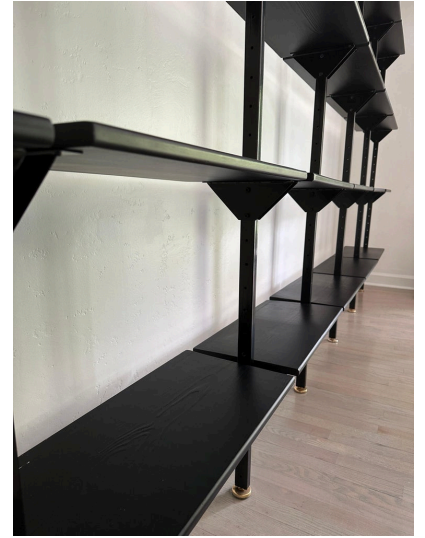

ARCHITECTURAL ITALIAN WALL-MOUNTED SHELVING SYSTEM

Rare Industrial Italian wall-mounted library or shelving system that is completely customize-able to your design needs. A long shelving unit fitted with seven powder coated metal posts for SIX (6) sections. Posts have gold plated oversized sabot levelers to base that supports the various shelves. Very masculine Industrial look. Each shelf is adjustable to various heights (see detail images) and if needed a narrower shelving system, just remove a post to create a smaller unit.

Note: this can be 100% disassembled for easy shipping/transport. Measure: Each section is approx 26 inches wide.

SKU: LU832831543572 | **Categories:** [Case Pieces / Storage](#) | **Tags:** [Wall-Mounted Shelving](#)

GALLERY IMAGES

ADDITIONAL INFORMATION

Style	Modern (in the style of)
Date of Manufacture	Late 20th Century
Dimensions	Height: 96 in Width: 156 in Depth: 17 in
Sold As	individual item
Materials and Techniques	Brass, Metal, Wood, Painted
Place of Origin	Italy
Period	20th Century
Condition	Good - Wear consistent with age and use. Scuffs and scratches to wood shelves BUT mainly very good condition.