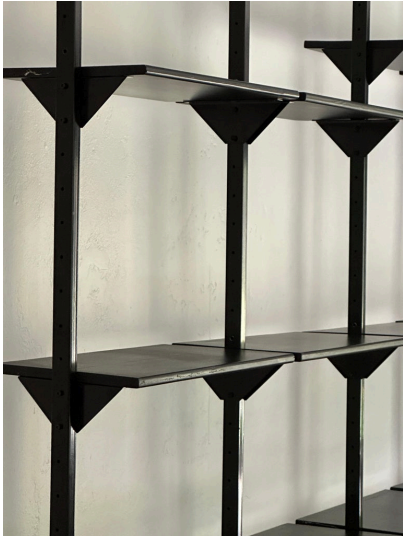

ARCHITECTURAL ITALIAN WALL-MOUNTED SHELVING SYSTEM

Rare Industrial Italian wall-mounted library or shelving system that is completely customize-able to your design needs. A long shelving unit fitted with seven powder coated metal posts for SIX (6) sections. Posts have gold plated oversized sabot levelers to base that supports the various shelves. Very masculine Industrial look. Each shelf is adjustable to various heights (see detail images) and if needed a narrower shelving system, just remove a post to create a smaller unit.

Note: this can be 100% disassembled for easy shipping/transport. Measure: Each section is approx 26 inches wide.

SKU: LU832831543572 | **Categories:** [Case Pieces / Storage](#) | **Tags:** [Wall-Mounted Shelving](#)

GALLERY IMAGES

ADDITIONAL INFORMATION

Style	Modern (in the style of)
Date of Manufacture	Late 20th Century
Dimensions	Height: 96 in Width: 156 in Depth: 17 in
Sold As	individual item
Materials and Techniques	Brass, Metal, Wood, Painted
Place of Origin	Italy
Period	20th Century
Condition	Good - Wear consistent with age and use. Scuffs and scratches to wood shelves BUT mainly very good condition.