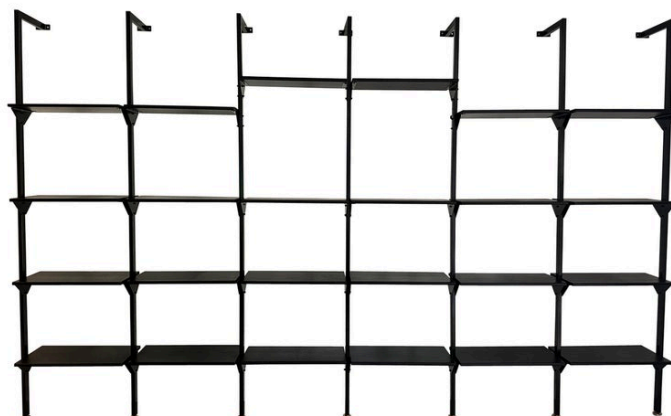

ARCHITECTURAL ITALIAN WALL-MOUNTED SHELVING SYSTEM

Rare Industrial Italian wall-mounted library or shelving system that is completely customize-able to your design needs. A long shelving unit fitted with seven powder coated metal posts for SIX (6) sections. Posts have gold plated oversized sabot levelers to base that supports the various shelves. Very masculine Industrial look. Each shelf is adjustable to various heights (see detail images) and if needed a narrower shelving system, just remove a post to create a smaller unit.

Note: this can be 100% disassembled for easy shipping/transport. Measure: Each section is approx 26 inches wide.

SKU: LU832831543572 | **Categories:** [Case Pieces / Storage](#) | **Tags:** [Wall-Mounted Shelving](#)

GALLERY IMAGES

ADDITIONAL INFORMATION

Style	Modern (in the style of)
Date of Manufacture	Late 20th Century
Dimensions	Height: 96 in Width: 156 in Depth: 17 in
Sold As	individual item
Materials and Techniques	Brass, Metal, Wood, Painted
Place of Origin	Italy
Period	20th Century
Condition	Good - Wear consistent with age and use. Scuffs and scratches to wood shelves BUT mainly very good condition.