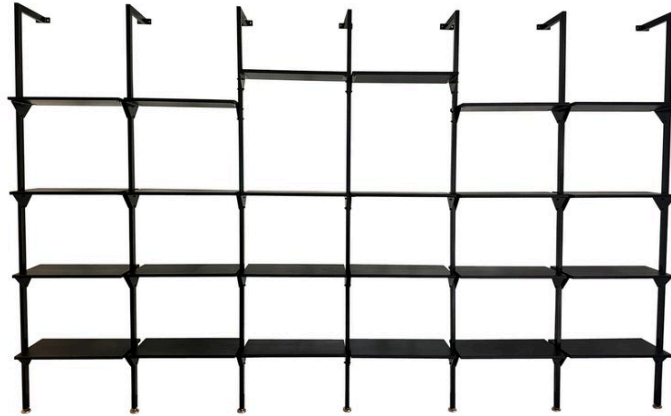

ARCHITECTURAL ITALIAN WALL-MOUNTED SHELVING SYSTEM

Rare Industrial Italian wall-mounted library or shelving system that is completely customize-able to your design needs. A long shelving unit fitted with seven powder coated metal posts for SIX (6) sections. Posts have gold plated oversized sabot levelers to base that supports the various shelves. Very masculine Industrial look. Each shelf is adjustable to various heights (see detail images) and if needed a narrower shelving system, just remove a post to create a smaller unit.

Note: this can be 100% disassembled for easy shipping/transport. Measure: Each section is approx 26 inches wide.

SKU: LU832831543572 | **Categories:** [Case Pieces / Storage](#) | **Tags:** [Wall-Mounted Shelving](#)

GALLERY IMAGES

ADDITIONAL INFORMATION

Style	Modern (in the style of)
Date of Manufacture	Late 20th Century
Dimensions	Height: 96 in Width: 156 in Depth: 17 in
Sold As	individual item
Materials and Techniques	Brass, Metal, Wood, Painted
Place of Origin	Italy
Period	20th Century
Condition	Good - Wear consistent with age and use. Scuffs and scratches to wood shelves BUT mainly very good condition.