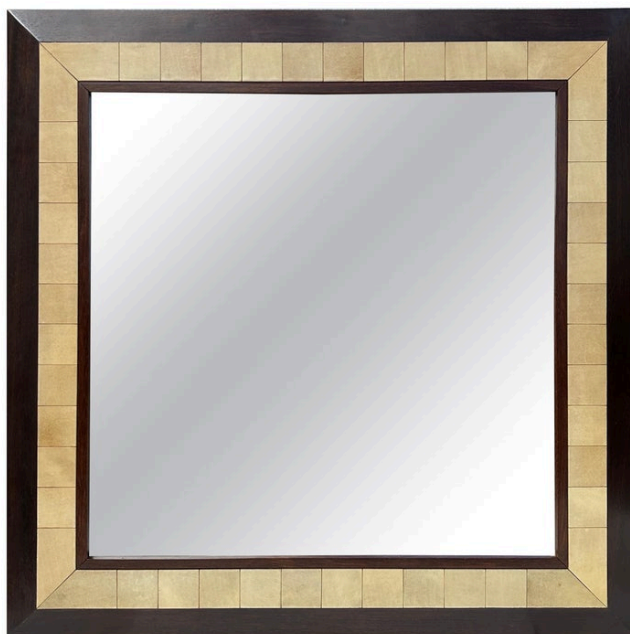

LARGE SQUARE PARCHMENT AND EXOTIC WOOD FRAMED MIRROR BY RON SEFF

JMF style parchment and exotic wood framed mirror by Ron Seff. Beveled and Dual wood frame with parchments frame surround. Finished back and heavy.

SKU: LU832833348772 | **Categories:** [Mirrors](#), [Wall Decor](#) | **Tags:** [Ron Seff](#)

GALLERY IMAGES

ADDITIONAL INFORMATION

Style	Post Modern (Of the Period)
Place of Origin	Italy
Date of Manufacture	1980's
Period	1980-1989
Materials and Techniques	Mirror, Parchment Paper, Wood
Condition	Good - Wear consistent with age and use. Minimal signs of wear, normal vintage condition without anything to note.
Dimensions	Height: 35.25 in Width: 35.25 in Depth: 1.5 in