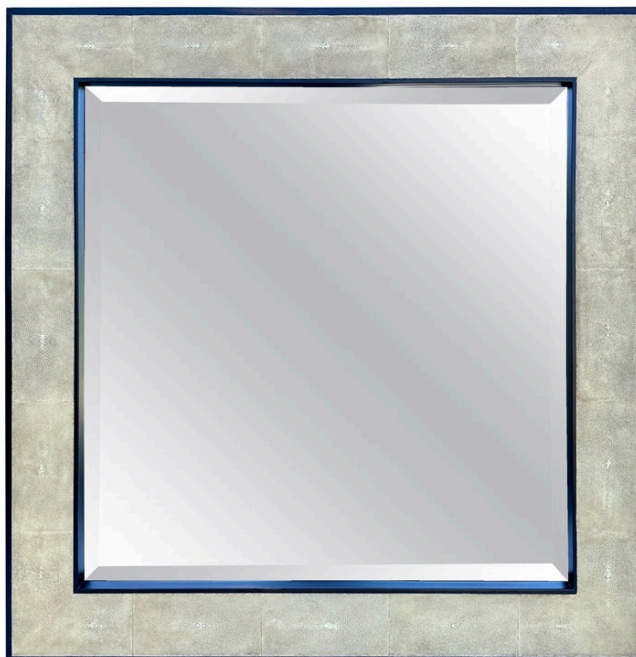

JMF STYLE SHAGREEN FRAMED SQUARE MIRROR BY RON SEFF

A beautiful cream toned shagreen skin frame on mahogany wood and beveled mirror. Perfect 42 inch square, heavy and important piece by Ron Seff.

SKU: LU832833057632 | **Categories:** [Mirrors](#), [Wall Decor](#) | **Tags:** [Ron Seff](#)

GALLERY IMAGES

ADDITIONAL INFORMATION

Style	Post Modern (Of the Period)
Place of Origin	Italy
Date of Manufacture	1980's
Period	1980-1989
Materials and Techniques	Mirror, Shagreen Stingray, Wood, Beveled
Condition	Good - Wear consistent with age and use. No issues to note. The shagreen and wood are in wonderful vintage condition.
Dimensions	Height: 42 in Width: 42 in Depth: 1.75 in