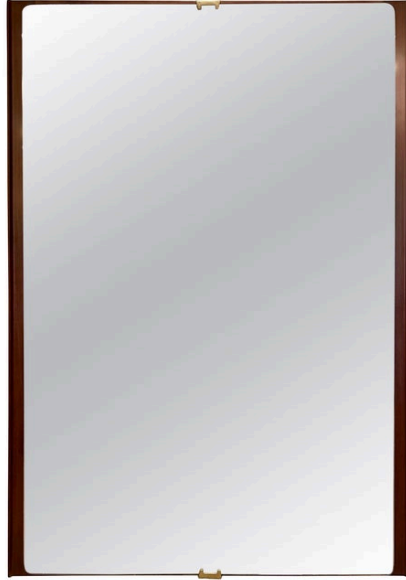

## ITALIAN 1940'S DECO WALL MIRROR

This exceptionally RARE dark bronze patina wall sculpture SIGNED by American artist and furniture maker Silas Seandel 1977, depicts an organic ribbon-shaped form crafted out of bronze. The dynamic ripple and movement of thin fabric are mimicked in this work, albeit in a material traditionally associated with solidity and mass. The juxtaposition of the light, airy motion with the heaviness of the bronze creates a visually interesting and unique composition.

**SKU:** LU832838748722-1 | **Categories:** [Mirrors](#), [Wall Decor](#) | **Tags:** [Silas Seandel](#)

## GALLERY IMAGES

## ADDITIONAL INFORMATION

<b>Style</b>	Art Deco (Of the Period)
<b>Date of Manufacture</b>	1940's
<b>Dimensions</b>	Height: 44 in Width: 31 in Depth: 2 in
<b>Sold As</b>	Single item
<b>Materials and Techniques</b>	Mirror, Brass, Walnut
<b>Place of Origin</b>	Italy
<b>Period</b>	1940 - 1949