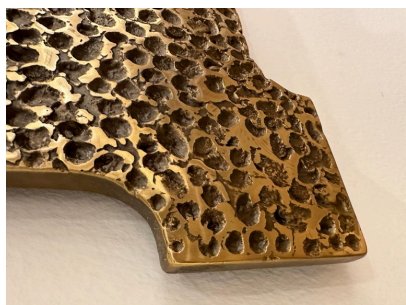

EXQUISITE BRUTAL HAMMERED BRONZE WALL MIRROR

This brutal heavy bronze frame from France shows a wonderful patina, as well as an aged mirror.

SKU: LU832836402322 | **Categories:** [Mirrors](#), [Wall Decor](#) | **Tags:** [Brutalist](#)

GALLERY IMAGES

ADDITIONAL INFORMATION

Style	Brutalist (in the style of)
Place of Origin	France
Date of Manufacture	1970's
Period	1970-1979
Materials and Techniques	Bronze, Mirror Glass
Condition	Good - The mirror is antique and original, shows several signs of age, streaks, oxidization and spots. You can replace with a new mirror if that is preferred.
Dimensions	Height: 35 in Width: 35 in Depth: 0.75 in