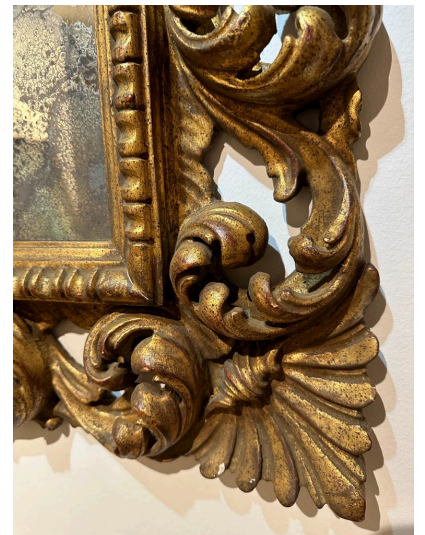

ANTIQUE ITALIAN CARVED GILTWOOD FRAME AND ANTIQUED GLASS WALL MIRROR

Antique carved giltwood frame flourished with seashells and details galore. The antiqued mirror is aged. The very bottom seashell has a few cracked pieces which can be seen up close, however, at a distance is very symmetrical.

SKU: LU832841616122 | **Categories:** [Mirrors](#), [Wall Decor](#) | **Tags:** [Baroque Revival Style](#)

GALLERY IMAGES

ADDITIONAL INFORMATION

Style	Baroque Revival (In the Style Of)
Date of Manufacture	Early 20th Century
Dimensions	Height: 40 in Width: 36 in Depth: 2 in
Sold As	Single item
Materials and Techniques	Mirror, Giltwood, Gilt
Place of Origin	Italy
Period	Early 20th Century
Condition	Good - Wear consistent with age and use. Minor losses. Small missing pieces of carved wood on lower center seashell - SEE detail images. Overall the missing bits are consistent and are subtle to notice. Being sold as-is.