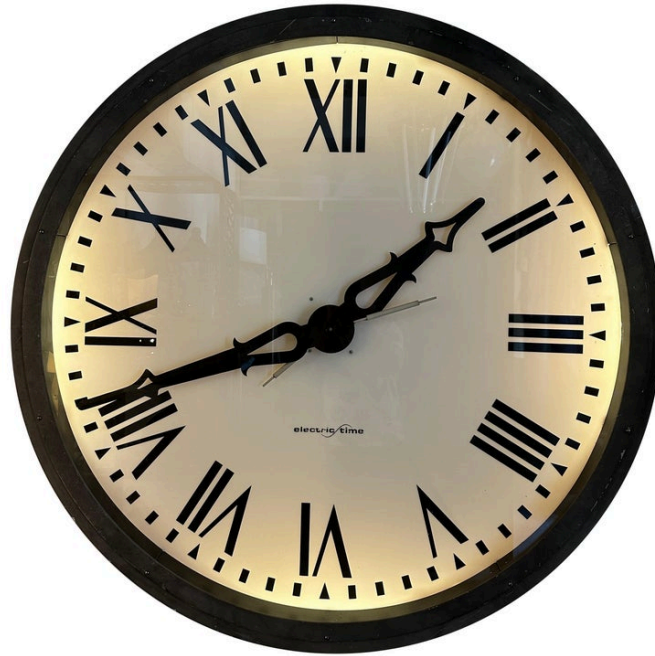

LARGE ARCHITECTURAL SALVAGE, FOUR FOOT CLOCK TOWER FACE

Large tower clock face and mechanism - probably works (not tested) with roman numeral hours.
Lucite backing can be illuminated - made of heavy metal, a GREAT piece.

SKU: LU832839861122 | **Categories:** [Uncategorized](#), [Wall Decor](#) | **Tags:** [Architectural Salvage](#), [Industrial Style](#)

GALLERY IMAGES

ADDITIONAL INFORMATION

Style	Industrial (In the Style Of)
Date of Manufacture	1950's
Dimensions	Height: 14 in Diameter: 52 in
Sold As	Single item
Materials and Techniques	Acrylic, Glass, Metal
Place of Origin	United States
Period	1950 - 1959
Condition	Good - Wear consistent with age and use. WE cannot confirm whether it works, needs someone to connect it and test it. The clock itself is in vintage worn and used condition - Wear consistent with age and use. Minor losses. Minor structural damages. Minor fading.