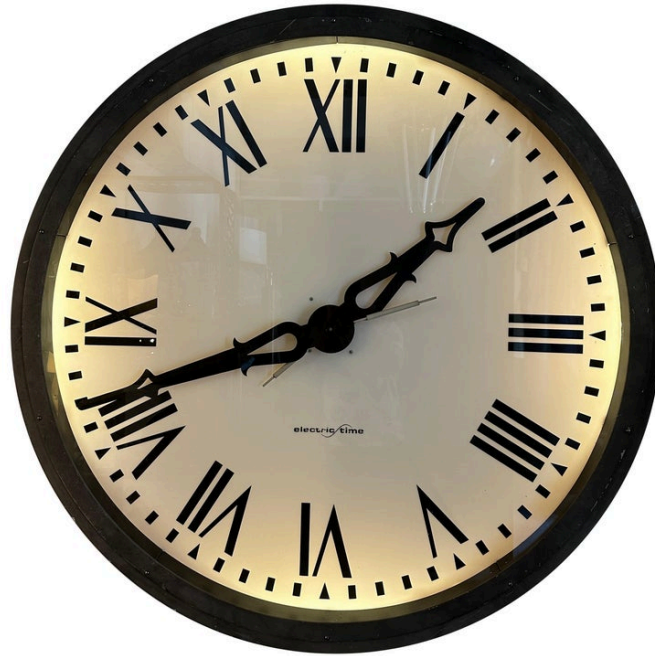

## LARGE ARCHITECTURAL SALVAGE, FOUR FOOT CLOCK TOWER FACE

Large tower clock face and mechanism - probably works (not tested) with roman numeral hours.  
Lucite backing can be illuminated - made of heavy metal, a GREAT piece.

**SKU:** LU832839861122 | **Categories:** [Uncategorized](#), [Wall Decor](#) | **Tags:** [Architectural Salvage](#), [Industrial Style](#)

## ADDITIONAL INFORMATION

<b>Style</b>	Industrial (In the Style Of)
<b>Date of Manufacture</b>	1950's
<b>Dimensions</b>	Height: 14 in Diameter: 52 in
<b>Sold As</b>	Single item
<b>Materials and Techniques</b>	Acrylic, Glass, Metal
<b>Place of Origin</b>	United States
<b>Period</b>	1950 - 1959
<b>Condition</b>	Good - Wear consistent with age and use. WE cannot confirm whether it works, needs someone to connect it and test it. The clock itself is in vintage worn and used condition - Wear consistent with age and use. Minor losses. Minor structural damages. Minor fading.