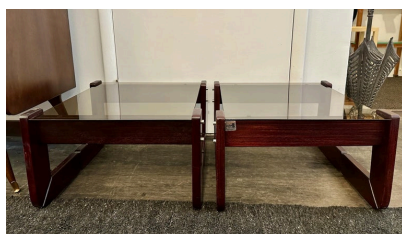

PAIR OF MID-CENTURY BRAZILIAN ROSEWOOD END TABLES BY PERCIVAL LAFER

Pair of rosewood end tables with smoked glass plateaus designed by Percival Lafer - Brazil 1960's. Original label on this piece is visible in detail pics and video.

SKU: U832840717192 | **Categories:** [Tables & Desks](#) | **Tags:** [Percival Lafer](#)

GALLERY IMAGES

ADDITIONAL INFORMATION

Date of Manufacture	1960's
Dimensions	Height: 13 in Width: 23.5 in Depth: 22 in
Sold As	Single Item
Materials and Techniques	Rosewood, Smoked Glass
Place of Origin	Brazil
Period	1960 - 1969
Condition	Good - Wear consistent with age and use. Glass is fine condition and the wood is also very clean with minor nicks from regular use. SEE detail images.
Style	Mid-Century Modern (Of the Period)