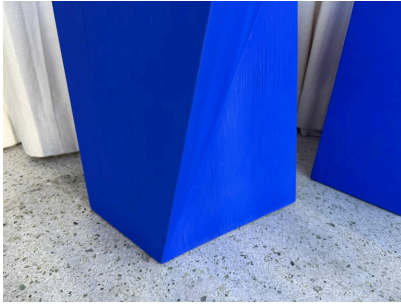

GEOMETRIC DESIGN YVES K. BLUE WOOD SIDE TABLES, PAIR

These extremely FUN and CHIC faceted side tables in a very geometric design, finished in a VIVID Yves Klein Blue color. They are identical in design and can be turned various ways and get a completely unique look.

SKU: LU832844120782 | **Categories:** [Tables & Desks](#) | **Tags:** [Yves Klein Blue](#)

GALLERY IMAGES

ADDITIONAL INFORMATION

Date of Manufacture	1990's
Dimensions	Height: 20 in Width: 12.5 in Depth: 12 in
Sold As	Set of 2
Materials and Techniques	Wood, Painted
Place of Origin	France
Period	1990 - 1999
Condition	Good - Additions or alterations made to the original: The brass rod and iron base are studio crafted and contemporary to accommodate the antique machine cog top. Wear consistent with age and use. Wood mold plateau is antique and shows age and wear which is what makes it so cool.
Style	Post Modern (of the period)