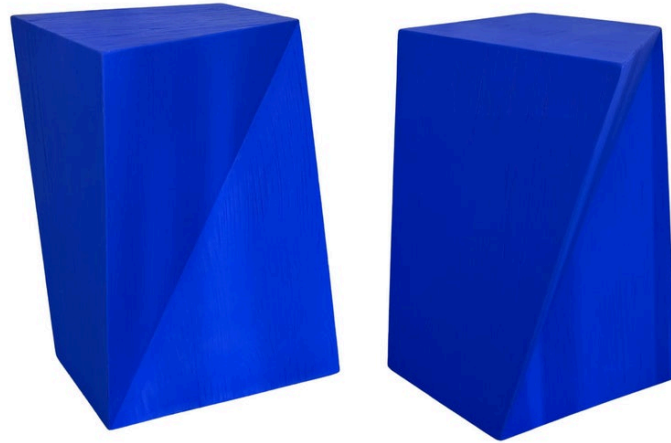

GEOMETRIC DESIGN YVES K. BLUE WOOD SIDE TABLES, PAIR

These extremely FUN and CHIC faceted side tables in a very geometric design, finished in a VIVID Yves Klein Blue color. They are identical in design and can be turned various ways and get a completely unique look.

SKU: LU832844120782 | **Categories:** [Tables & Desks](#) | **Tags:** [Yves Klein Blue](#)

GALLERY IMAGES

ADDITIONAL INFORMATION

Date of Manufacture	1990's
Dimensions	Height: 20 in Width: 12.5 in Depth: 12 in
Sold As	Set of 2
Materials and Techniques	Wood, Painted
Place of Origin	France
Period	1990 - 1999
Condition	Good - Additions or alterations made to the original: The brass rod and iron base are studio crafted and contemporary to accommodate the antique machine cog top. Wear consistent with age and use. Wood mold plateau is antique and shows age and wear which is what makes it so cool.
Style	Post Modern (of the period)