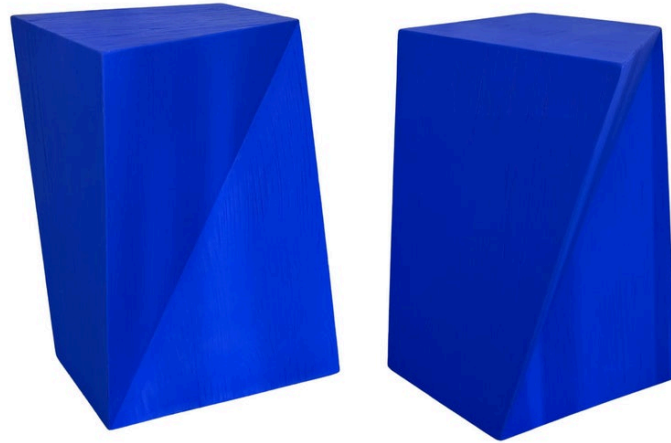

## GEOMETRIC DESIGN YVES K. BLUE WOOD SIDE TABLES, PAIR

These extremely FUN and CHIC faceted side tables in a very geometric design, finished in a VIVID Yves Klein Blue color. They are identical in design and can be turned various ways and get a completely unique look.

**SKU:** LU832844120782 | **Categories:** [Tables & Desks](#) | **Tags:** [Yves Klein Blue](#)

## ADDITIONAL INFORMATION

<b>Date of Manufacture</b>	1990's
<b>Dimensions</b>	Height: 20 in Width: 12.5 in Depth: 12 in
<b>Sold As</b>	Set of 2
<b>Materials and Techniques</b>	Wood, Painted
<b>Place of Origin</b>	France
<b>Period</b>	1990 - 1999
<b>Condition</b>	Good - Additions or alterations made to the original: The brass rod and iron base are studio crafted and contemporary to accommodate the antique machine cog top. Wear consistent with age and use. Wood mold plateau is antique and shows age and wear which is what makes it so cool.
<b>Style</b>	Post Modern (of the period)