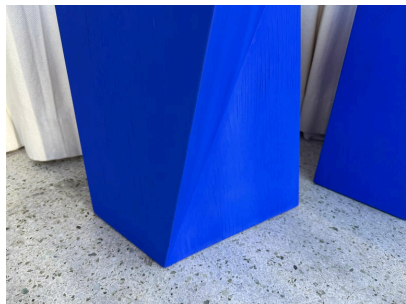

GEOMETRIC DESIGN YVES K. BLUE WOOD SIDE TABLES, PAIR

These extremely FUN and CHIC faceted side tables in a very geometric design, finished in a VIVID Yves Klein Blue color. They are identical in design and can be turned various ways and get a completely unique look.

SKU: LU832844120782 | **Categories:** [Tables & Desks](#) | **Tags:** [Yves Klein Blue](#)

GALLERY IMAGES

ADDITIONAL INFORMATION

Date of Manufacture	1990's
Dimensions	Height: 20 in Width: 12.5 in Depth: 12 in
Sold As	Set of 2
Materials and Techniques	Wood, Painted
Place of Origin	France
Period	1990 - 1999
Condition	Good - Additions or alterations made to the original: The brass rod and iron base are studio crafted and contemporary to accommodate the antique machine cog top. Wear consistent with age and use. Wood mold plateau is antique and shows age and wear which is what makes it so cool.
Style	Post Modern (of the period)