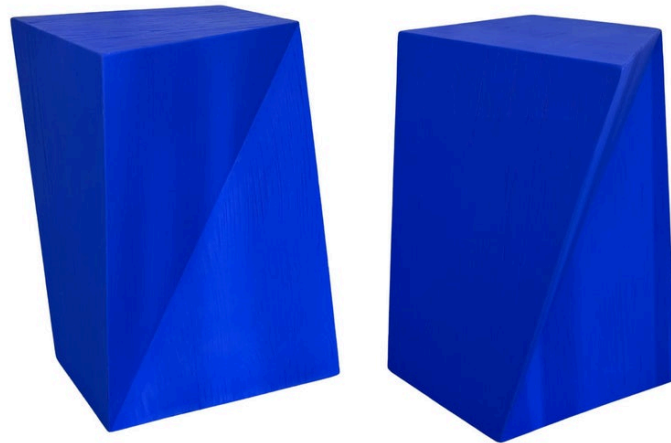

GEOMETRIC DESIGN YVES K. BLUE WOOD SIDE TABLES, PAIR

These extremely FUN and CHIC faceted side tables in a very geometric design, finished in a VIVID Yves Klein Blue color. They are identical in design and can be turned various ways and get a completely unique look.

SKU: LU832844120782 | **Categories:** [Tables & Desks](#) | **Tags:** [Yves Klein Blue](#)

GALLERY IMAGES

ADDITIONAL INFORMATION

Date of Manufacture	1990's
Dimensions	Height: 20 in Width: 12.5 in Depth: 12 in
Sold As	Set of 2
Materials and Techniques	Wood, Painted
Place of Origin	France
Period	1990 - 1999
Condition	Good - Additions or alterations made to the original: The brass rod and iron base are studio crafted and contemporary to accommodate the antique machine cog top. Wear consistent with age and use. Wood mold plateau is antique and shows age and wear which is what makes it so cool.
Style	Post Modern (of the period)