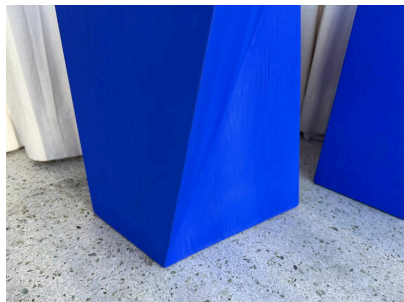

## GEOMETRIC DESIGN YVES K. BLUE WOOD SIDE TABLES, PAIR

These extremely FUN and CHIC faceted side tables in a very geometric design, finished in a VIVID Yves Klein Blue color. They are identical in design and can be turned various ways and get a completely unique look.

## ADDITIONAL INFORMATION

<b>Date of Manufacture</b>	1990's
<b>Dimensions</b>	Height: 20 in Width: 12.5 in Depth: 12 in
<b>Sold As</b>	Set of 2
<b>Materials and Techniques</b>	Wood, Painted
<b>Place of Origin</b>	France
<b>Period</b>	1990 - 1999
<b>Condition</b>	Good - Additions or alterations made to the original: The brass rod and iron base are studio crafted and contemporary to accommodate the antique machine cog top. Wear consistent with age and use. Wood mold plateau is antique and shows age and wear which is what makes it so cool.
<b>Style</b>	Post Modern (of the period)