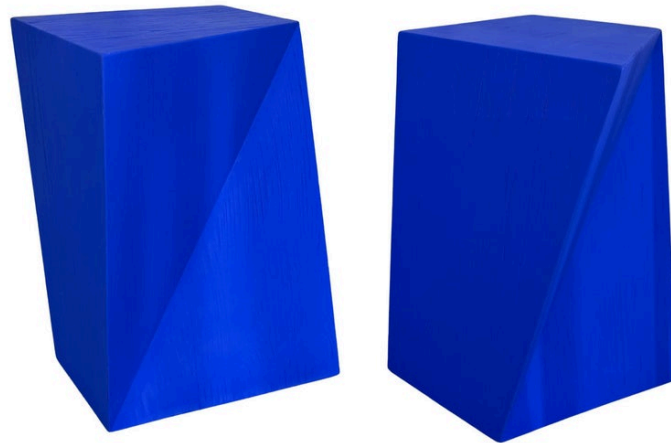

## GEOMETRIC DESIGN YVES K. BLUE WOOD SIDE TABLES, PAIR

These extremely FUN and CHIC faceted side tables in a very geometric design, finished in a VIVID Yves Klein Blue color. They are identical in design and can be turned various ways and get a completely unique look.

**SKU:** LU832844120782 | **Categories:** [Tables & Desks](#) | **Tags:** [Yves Klein Blue](#)

## ADDITIONAL INFORMATION

<b>Date of Manufacture</b>	1990's
<b>Dimensions</b>	Height: 20 in Width: 12.5 in Depth: 12 in
<b>Sold As</b>	Set of 2
<b>Materials and Techniques</b>	Wood, Painted
<b>Place of Origin</b>	France
<b>Period</b>	1990 - 1999
<b>Condition</b>	Good - Additions or alterations made to the original: The brass rod and iron base are studio crafted and contemporary to accommodate the antique machine cog top. Wear consistent with age and use. Wood mold plateau is antique and shows age and wear which is what makes it so cool.
<b>Style</b>	Post Modern (of the period)