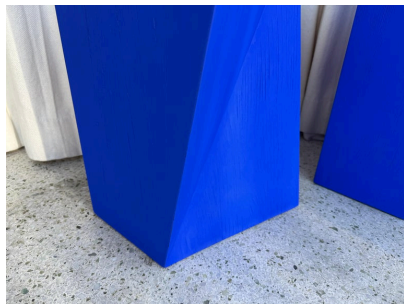

## GEOMETRIC DESIGN YVES K. BLUE WOOD SIDE TABLES, PAIR

These extremely FUN and CHIC faceted side tables in a very geometric design, finished in a VIVID Yves Klein Blue color. They are identical in design and can be turned various ways and get a completely unique look.

## ADDITIONAL INFORMATION

<b>Date of Manufacture</b>	1990's
<b>Dimensions</b>	Height: 20 in Width: 12.5 in Depth: 12 in
<b>Sold As</b>	Set of 2
<b>Materials and Techniques</b>	Wood, Painted
<b>Place of Origin</b>	France
<b>Period</b>	1990 - 1999
<b>Condition</b>	Good - Additions or alterations made to the original: The brass rod and iron base are studio crafted and contemporary to accommodate the antique machine cog top. Wear consistent with age and use. Wood mold plateau is antique and shows age and wear which is what makes it so cool.
<b>Style</b>	Post Modern (of the period)