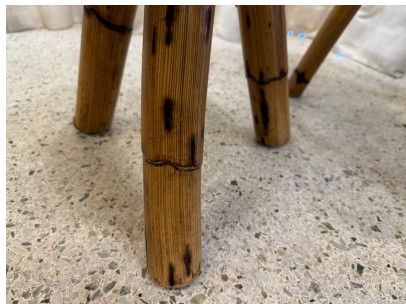

## FRENCH RIVIERA BAMBOO SIDE-TABLES W/ GUCCI FABRIC TOPS (SET OF 2)

These vintage bamboo tables, one amorphic and one round, at different heights are from French Riviera, classic Cote D'Azur design and style.

NOTE: small round table dimensions: 12 inches diameter, 12.5 inches tall

**SKU:** LU832843575972 | **Categories:** [Tables & Desks](#) | **Tags:** [Bamboo](#), [French Riviera Style](#)

## ADDITIONAL INFORMATION

<b>Date of Manufacture</b>	1960's
<b>Dimensions</b>	Height: 16.25 in Width: 21 in Depth: 15 in
<b>Sold As</b>	Set of 2
<b>Materials and Techniques</b>	Bamboo, Vinyl Fabric
<b>Place of Origin</b>	France
<b>Period</b>	1960 - 1969
<b>Condition</b>	Good - Reupholstered. Wear consistent with age and use. Tops have been recovered with vintage Gucci vinyl fabric. Bamboo is solid and in great vintage original condition.
<b>Style</b>	French Provincial (In the Style Of)