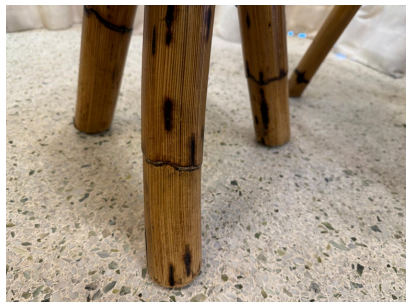

FRENCH RIVIERA BAMBOO SIDE-TABLES W/ GUCCI FABRIC TOPS (SET OF 2)

These vintage bamboo tables, one amorphic and one round, at different heights are from French Riviera, classic Cote D'Azur design and style.

NOTE: small round table dimensions: 12 inches diameter, 12.5 inches tall

SKU: LU832843575972 | **Categories:** [Tables & Desks](#) | **Tags:** [Bamboo](#), [French Riviera Style](#)

GALLERY IMAGES

ADDITIONAL INFORMATION

Date of Manufacture	1960's
Dimensions	Height: 16.25 in Width: 21 in Depth: 15 in
Sold As	Set of 2
Materials and Techniques	Bamboo, Vinyl Fabric
Place of Origin	France
Period	1960 - 1969
Condition	Good - Reupholstered. Wear consistent with age and use. Tops have been recovered with vintage Gucci vinyl fabric. Bamboo is solid and in great vintage original condition.
Style	French Provincial (In the Style Of)