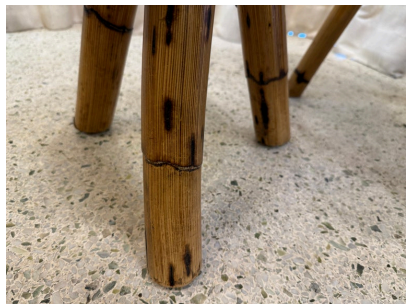

FRENCH RIVIERA BAMBOO SIDE-TABLES W/ GUCCI FABRIC TOPS (SET OF 2)

These vintage bamboo tables, one amorphic and one round, at different heights are from French Riviera, classic Cote D'Azur design and style.

NOTE: small round table dimensions: 12 inches diameter, 12.5 inches tall

SKU: LU832843575972 | **Categories:** [Tables & Desks](#) | **Tags:** [Bamboo](#), [French Riviera Style](#)

GALLERY IMAGES

ADDITIONAL INFORMATION

Date of Manufacture	1960's
Dimensions	Height: 16.25 in Width: 21 in Depth: 15 in
Sold As	Set of 2
Materials and Techniques	Bamboo, Vinyl Fabric
Place of Origin	France
Period	1960 - 1969
Condition	Good - Reupholstered. Wear consistent with age and use. Tops have been recovered with vintage Gucci vinyl fabric. Bamboo is solid and in great vintage original condition.
Style	French Provincial (In the Style Of)