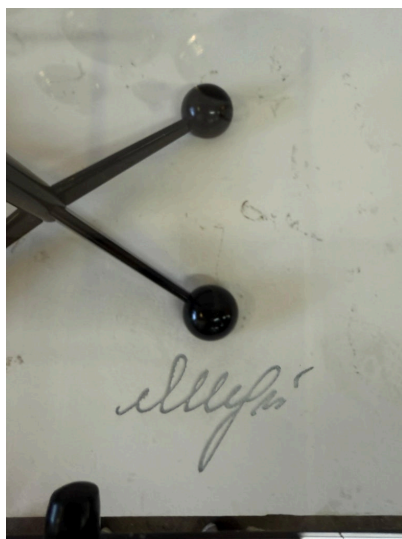

## BLACK METAL SIDE & GLASS INSET TABLE BY ARREDAMENTI ALLEGRI (SIGNED)

A strikingly CHIC Italian bar cart designed by Allegri Arredamenti -Parma in the 1970s. The Space Age style, lacquered steel frame features a clear glass rectangular top inset with rounded corners. This piece stands on four wheels with decorative spherical covers for easy mobility. Italy, 1970s.

## ADDITIONAL INFORMATION

<b>Date of Manufacture</b>	1970's
<b>Dimensions</b>	Height: 22 in Width: 27.5 in Depth: 16.5 in
<b>Sold As</b>	Single Item
<b>Materials and Techniques</b>	Oak, Glass, Brass
<b>Place of Origin</b>	Italy
<b>Period</b>	1970 - 1979

**Condition**

Good - Wear consistent with age and use. Very nice original vintage with minimal signs of wear and use. Glass has minor scuffs BUT no breaks or significant issues whatsoever.

**Style**

Mid-Century Modern (Of the Period)