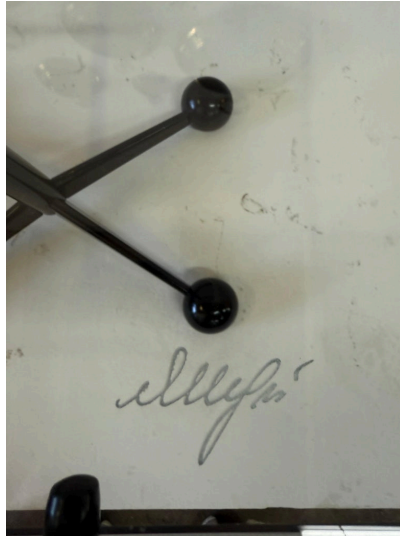

## BLACK METAL SIDE & GLASS INSET TABLE BY ARREDAMENTI ALLEGRI (SIGNED)

A strikingly CHIC Italian bar cart designed by Allegri Arredamenti -Parma in the 1970s. The Space Age style, lacquered steel frame features a clear glass rectangular top inset with rounded corners. This piece stands on four wheels with decorative spherical covers for easy mobility.  
Italy, 1970s.

## ADDITIONAL INFORMATION

<b>Date of Manufacture</b>	1970's
<b>Dimensions</b>	Height: 22 in Width: 27.5 in Depth: 16.5 in
<b>Sold As</b>	Single Item
<b>Materials and Techniques</b>	Oak, Glass, Brass
<b>Place of Origin</b>	Italy
<b>Period</b>	1970 - 1979

**Condition**

Good - Wear consistent with age and use. Very nice original vintage with minimal signs of wear and use. Glass has minor scuffs BUT no breaks or significant issues whatsoever.

**Style**

Mid-Century Modern (Of the Period)