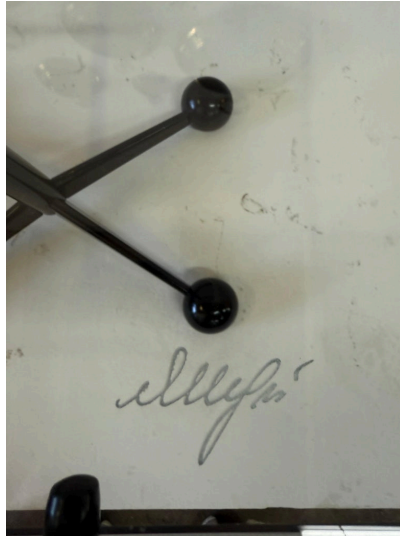

BLACK METAL SIDE & GLASS INSET TABLE BY ARREDAMENTI ALLEGRI (SIGNED)

A strikingly CHIC Italian bar cart designed by Allegri Arredamenti -Parma in the 1970s. The Space Age style, lacquered steel frame features a clear glass rectangular top inset with rounded corners. This piece stands on four wheels with decorative spherical covers for easy mobility.
Italy, 1970s.

SKU: LU832842871692 | **Categories:** [Tables & Desks](#) | **Tags:** [Arredamenti Allegri \(Maker\)](#)

GALLERY IMAGES

ADDITIONAL INFORMATION

Date of Manufacture	1970's
Dimensions	Height: 22 in Width: 27.5 in Depth: 16.5 in
Sold As	Single Item
Materials and Techniques	Oak, Glass, Brass
Place of Origin	Italy
Period	1970 - 1979

Condition

Good - Wear consistent with age and use. Very nice original vintage with minimal signs of wear and use. Glass has minor scuffs BUT no breaks or significant issues whatsoever.

Style

Mid-Century Modern (Of the Period)