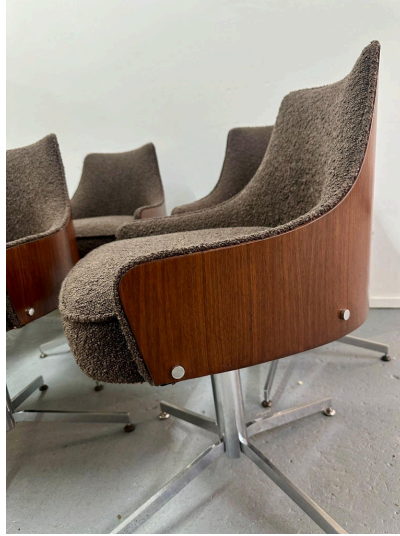

## MILO BAUGHMAN MAHOGANY VENEER & CHROME SWIVEL DINING ROOM CHAIRS - SET OF SIX

In the manner of Jacques Adnet, these six French oak dining chairs with lattice back and tapering legs have been reupholstered in a thick charcoal gray linen fabric. They are sturdy and restored beautifully.

## ADDITIONAL INFORMATION

**Date of Manufacture**

1960's

**Dimensions**

Height: 29.5 in  
Width: 21 in  
Depth: 22 in  
Seat Height: 19.5 in

**Sold As**

Set of Six

**Materials and Techniques**

Boucle, Wood, Chrome

**Place of Origin**

United States

**Period**

1960 - 1969

**Condition**

Good - Reupholstered. Wear consistent with age and use. chrome is vintage and shows wear and age, feet to chairs show oxidization - SEE detail images. NEW boucle fabric. They are wonderfully comfortable and solid.