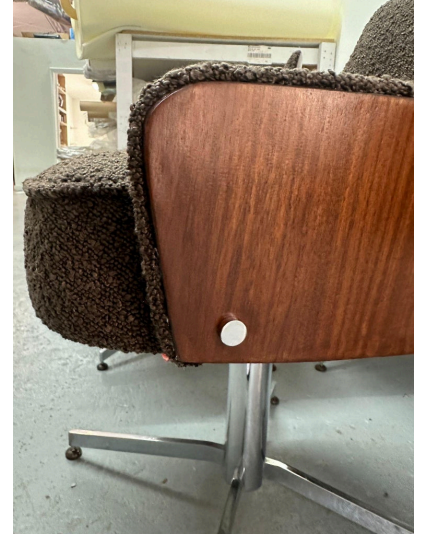

## MILO BAUGHMAN MAHOGANY VENEER & CHROME SWIVEL DINING ROOM CHAIRS - SET OF SIX

In the manner of Jacques Adnet, these six French oak dining chairs with lattice back and tapering legs have been reupholstered in a thick charcoal gray linen fabric. They are sturdy and restored beautifully.

## ADDITIONAL INFORMATION

**Date of Manufacture**

1960's

**Dimensions**

Height: 29.5 in  
Width: 21 in  
Depth: 22 in  
Seat Height: 19.5 in

**Sold As**

Set of Six

**Materials and Techniques**

Boucle, Wood, Chrome

**Place of Origin**

United States

**Period**

1960 - 1969

**Condition**

Good - Reupholstered. Wear consistent with age and use. chrome is vintage and shows wear and age, feet to chairs show oxidization - SEE detail images. NEW boucle fabric. They are wonderfully comfortable and solid.