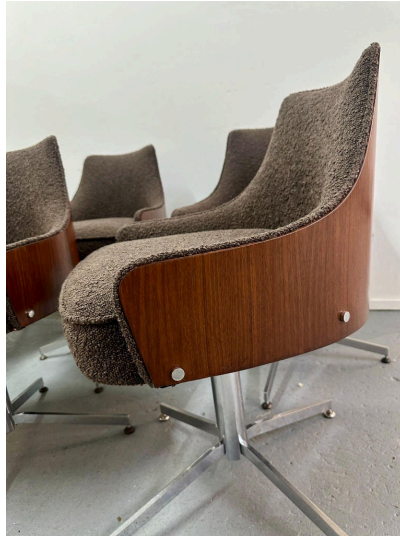

MILO BAUGHMAN MAHOGANY VENEER & CHROME SWIVEL DINING ROOM CHAIRS - SET OF SIX

In the manner of Jacques Adnet, these six French oak dining chairs with lattice back and tapering legs have been reupholstered in a thick charcoal gray linen fabric. They are sturdy and restored beautifully.

SKU: LU832840941052 | **Categories:** [Seating](#) | **Tags:** [Milo Baughman](#)

GALLERY IMAGES

ADDITIONAL INFORMATION

Date of Manufacture

1960's

Dimensions

Height: 29.5 in

Width: 21 in

Depth: 22 in

Seat Height: 19.5 in

Sold As

Set of Six

Materials and Techniques

Boucle, Wood, Chrome

Place of Origin

United States

Period

1960 - 1969

Condition

Good - Reupholstered. Wear consistent with age and use. chrome is vintage and shows wear and age, feet to chairs show oxidization - SEE detail images. NEW boucle fabric. They are wonderfully comfortable and solid.