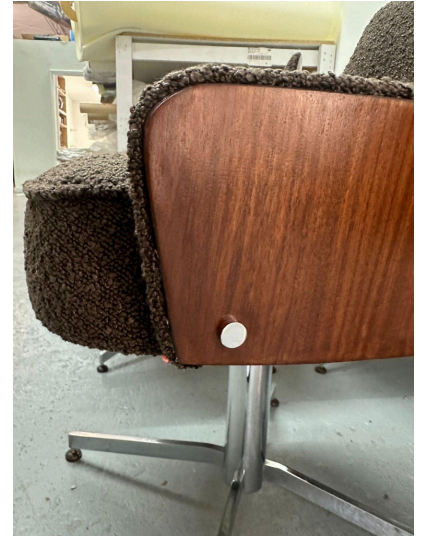

MILO BAUGHMAN MAHOGANY VENEER & CHROME SWIVEL DINING ROOM CHAIRS - SET OF SIX

In the manner of Jacques Adnet, these six French oak dining chairs with lattice back and tapering legs have been reupholstered in a thick charcoal gray linen fabric. They are sturdy and restored beautifully.

SKU: LU832840941052 | **Categories:** [Seating](#) | **Tags:** [Milo Baughman](#)

GALLERY IMAGES

ADDITIONAL INFORMATION

Date of Manufacture

1960's

Dimensions

Height: 29.5 in

Width: 21 in

Depth: 22 in

Seat Height: 19.5 in

Sold As

Set of Six

Materials and Techniques

Boucle, Wood, Chrome

Place of Origin

United States

Period

1960 - 1969

Condition

Good - Reupholstered. Wear consistent with age and use. chrome is vintage and shows wear and age, feet to chairs show oxidization - SEE detail images. NEW boucle fabric. They are wonderfully comfortable and solid.