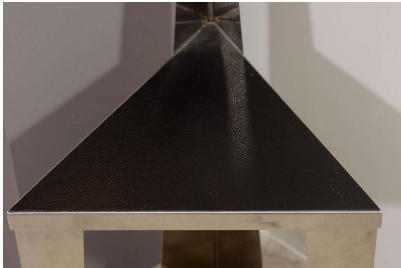

ITALIAN GEOMETRIC MIRROR POLISHED STAINLESS STEEL SIDECHAIR

Sculptural, this well crafted mirror polished stainless steel chair with triangle and geometric design is a piece of art. Seat is a black textured enamel.

SKU: 12070683281404 | **Categories:** [Seating](#) | **Tags:** [Post Modern](#)

GALLERY IMAGES

ADDITIONAL INFORMATION

Style	Post Modern (of the period)
Date of Manufacture	1970's
Dimensions	Height: 38.5 in Width: 16 in Depth: 16.5 in Seat Height: 20.5 in
Sold As	Individual Item
Materials and Techniques	Stainless Steel
Place of Origin	Italy
Period	1970 - 1979
Condition	Good - Wear consistent with age and use. excellent vintage, some scratches and wear from use.