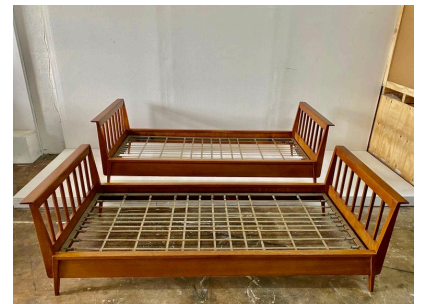

FRENCH 1950'S TWIN SIZE DAYBED BY RENÉ GABRIEL - TWO AVAILABLE

An outstanding and RARE to find PAIR of original René Gabriel daybeds/ twin beds from the reconstruction period in exquisite original patina to wood. Flared tops on both ends, clean lines and flat spindle bar ends. The metal frame base is original and in excellent ready to use condition. Newly upholstered seat and roll cushions in boucle fabric are included. If desired, each daybed will take a standard twin mattress. NOTE: These are priced and sold individually.

SKU: LU832835009082 | **Categories:** [Seating](#) | **Tags:** [Rene Gabriel](#)

GALLERY IMAGES

ADDITIONAL INFORMATION

Style	Mid-Century Modern (Of the Period)
Date of Manufacture	1950's
Dimensions	Height: 25.5 in Width: 81 in Depth: 34 in
Sold As	Single item
Materials and Techniques	Elm
Place of Origin	France
Period	1950 - 1959
Condition	Good - Wear consistent with age and use. Very clean vintage, original 100%.