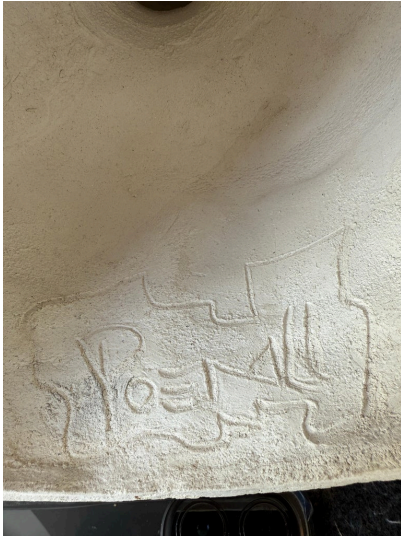

TALL SIGNED FRENCH ABSTRACT CERAMIC SCULPTURE IN TWO PIECES

This is a fantastic large scale hand made ceramic sculpture SIGNED to interior top piece. This ethereal bird-like figure has wonderful coloring and design. Crafted in South of France, this has two pieces.

SKU: LU832843619342 | **Categories:** [Decorative Objects / Tabletop](#), [Sculptures](#) | **Tags:** [Abstract Sculpture](#), [ceramic](#)

GALLERY IMAGES

ADDITIONAL INFORMATION

Date of Manufacture	1980's
Dimensions	Height: 35.5 in Width: 14 in Depth: 9 in
Sold As	Single Item
Materials and Techniques	Ceramic
Place of Origin	France
Period	1980 - 1989
Condition	Good - Wear consistent with age and use. No issues, chips or breaks.