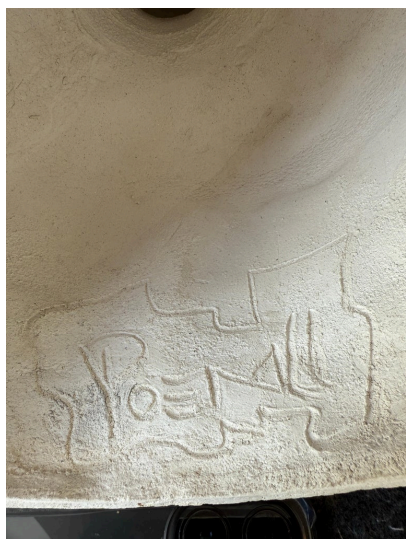

ADDITIONAL INFORMATION

Date of Manufacture

1980's

Dimensions

Height: 35.5 in

Width: 14 in

Depth: 9 in

Sold As

Single Item

Materials and Techniques

Ceramic

Place of Origin

France

Period

1980 - 1989

Condition

Good - Wear consistent with age and use. No issues, chips or breaks.