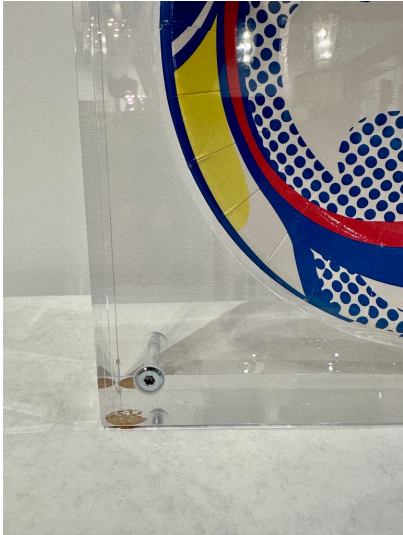

ROY LICHTENSTEIN "PAPER PLATE" ORIGINAL ENCASED IN HEAVY CUSTOM LUCITE BLOCK

Created exclusively for Barneys of New York by the Estate of Roy Lichtenstein, the heavy and custom acrylic display box provides front and rear views of this master work. Stamped with artists signature on verso.

Dimension of plate is 11 inches.

SKU: LU832832460082 | **Categories:** [Decorative Objects / Tabletop](#), [Sculptures](#), [Wall Decor](#) | **Tags:** [Roy Lichtenstein](#)

GALLERY IMAGES

ADDITIONAL INFORMATION

Place of Origin	United States
Date of Manufacture	Late 20th Century
Period	Late 20th Century
Materials and Techniques	Acrylic, Paper
Condition	Good - Wear consistent with age and use. NO issues to note.
Wear	Wear consistent with age and use.
Dimensions	Height: 13.25 in Width: 13.25 in Depth: 3 in