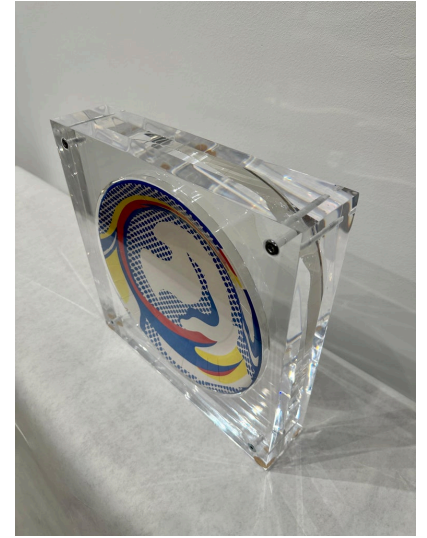

ROY LICHTENSTEIN "PAPER PLATE" ORIGINAL ENCASED IN HEAVY CUSTOM LUCITE BLOCK

Created exclusively for Barneys of New York by the Estate of Roy Lichtenstein, the heavy and custom acrylic display box provides front and rear views of this master work. Stamped with artists signature on verso.

Dimension of plate is 11 inches.

SKU: LU832832460082 | **Categories:** [Decorative Objects / Tabletop](#), [Sculptures](#), [Wall Decor](#) | **Tags:** [Roy Lichtenstein](#)

GALLERY IMAGES

ADDITIONAL INFORMATION

Place of Origin	United States
Date of Manufacture	Late 20th Century
Period	Late 20th Century
Materials and Techniques	Acrylic, Paper
Condition	Good - Wear consistent with age and use. NO issues to note.
Wear	Wear consistent with age and use.
Dimensions	Height: 13.25 in Width: 13.25 in Depth: 3 in