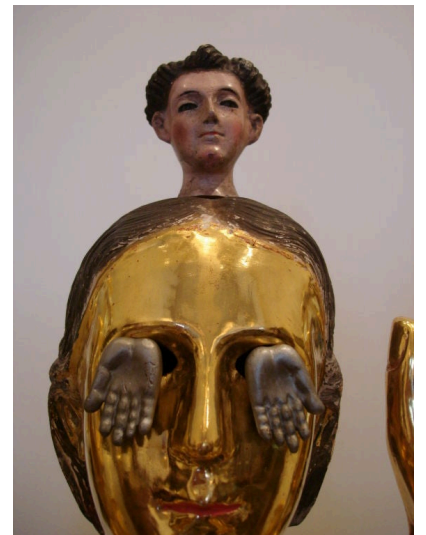

PEDRO FRIEDEBERG "VENUS OF GALVESTON" TALL GILT SCULPTURE SIGNED

Venus of Galveston, signed Pedro Friedeberg on back right leg and inscribed F-4483 on reverse with title. This piece has 18th century found objects (saints heads, hands.)
Provenance: The Estate of Millie and Dr. Leonard Schwartz.

SKU: U11042183281069 | **Categories:** [Sculptures](#) | **Tags:** [Pedro Friedeberg](#)

GALLERY IMAGES

ADDITIONAL INFORMATION

Artist	Pedro Friedeberg
Style	Mid-Century (of the period)
Place of Origin	Mexico
Date of Manufacture	1960's
Period	1960's
Materials and Techniques	Wood, Gilt
Condition	Excellent - great condition, minor area was professionally restored.
Wear	Minor area was professionally restored, otherwise great condition for age and use.
Dimensions	Height: 60 in Width: 29 in Depth: 21 in