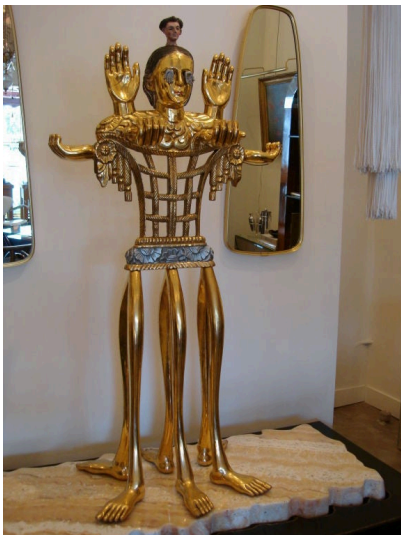

PEDRO FRIEDEBERG "VENUS OF GALVESTON" TALL GILT SCULPTURE SIGNED

Venus of Galveston, signed Pedro Friedeberg on back right leg and inscribed F-4483 on reverse with title. This piece has 18th century found objects (saints heads, hands.)
Provenance: The Estate of Millie and Dr. Leonard Schwartz.

SKU: U11042183281069 | **Categories:** [Sculptures](#) | **Tags:** [Pedro Friedeberg](#)

GALLERY IMAGES

ADDITIONAL INFORMATION

Artist	Pedro Friedeberg
Style	Mid-Century (of the period)
Place of Origin	Mexico
Date of Manufacture	1960's
Period	1960's
Materials and Techniques	Wood, Gilt
Condition	Excellent - great condition, minor area was professionally restored.
Wear	Minor area was professionally restored, otherwise great condition for age and use.
Dimensions	Height: 60 in Width: 29 in Depth: 21 in