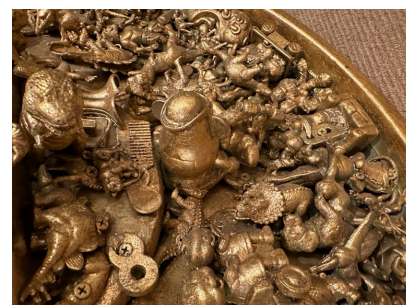

## J. SANTAMARINA SIGNED GOLD TOY WALL SCULPTURE

Comprised of a heavy gold gilded round wall sculpture filled with various toy figurines. This is whimsical and beautiful art as well.

**SKU:** LU832840981432 | **Categories:** [Sculptures](#), [Wall Decor](#) | **Tags:** [Whimsical](#)

### GALLERY IMAGES

## ADDITIONAL INFORMATION

<b>Style</b>	Mid-Century Modern (of the period)
<b>Date of Manufacture</b>	2002
<b>Dimensions</b>	Height: 7 in Diameter: 27 in
<b>Sold As</b>	Single item
<b>Materials and Techniques</b>	Plastic, Wood, Gilt
<b>Place of Origin</b>	Columbia
<b>Period</b>	2000 - 2009
<b>Condition</b>	Good = Wear consistent with age and use. Normal wear and age.