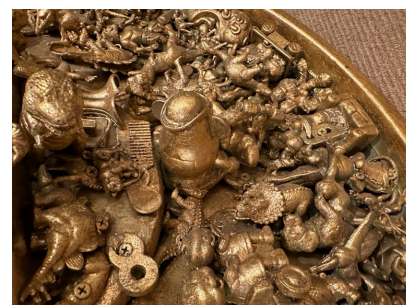

J. SANTAMARINA SIGNED GOLD TOY WALL SCULPTURE

Comprised of a heavy gold gilded round wall sculpture filled with various toy figurines. This is whimsical and beautiful art as well.

SKU: LU832840981432 | **Categories:** [Sculptures](#), [Wall Decor](#) | **Tags:** [Whimsical](#)

GALLERY IMAGES

ADDITIONAL INFORMATION

Style	Mid-Century Modern (of the period)
Date of Manufacture	2002
Dimensions	Height: 7 in Diameter: 27 in
Sold As	Single item
Materials and Techniques	Plastic, Wood, Gilt
Place of Origin	Columbia
Period	2000 - 2009
Condition	Good = Wear consistent with age and use. Normal wear and age.