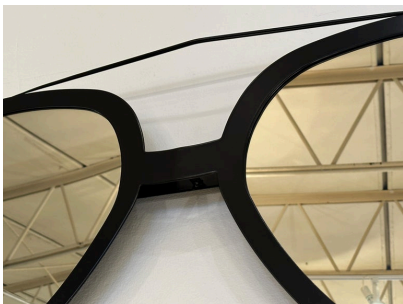

HUGE PAIR OF AVIATOR SUNGLASSES MIRROR IN BLACK MATTE FRAME

Exquisite craftsmanship, this oversized Aviator sunglasses mirror, in black matte powder-coating is a super whimsical choice for decor in any space. Newly powder-coated in black so VERY resistant.

SKU: LU832834329652 | **Categories:** [Mirrors](#), [Sculptures](#), [Wall Decor](#) |

GALLERY IMAGES

ADDITIONAL INFORMATION

Style	Mid-Century Modern (In the Style Of)
Place of Origin	United States
Date of Manufacture	Late 20th Century
Period	Late 20th Century
Materials and Techniques	Mirror, Iron, Powder Coated
Condition	Good Wear consistent with age and use. No issues.
Dimensions	Height: 20 in Width: 47 in Depth: 4 in