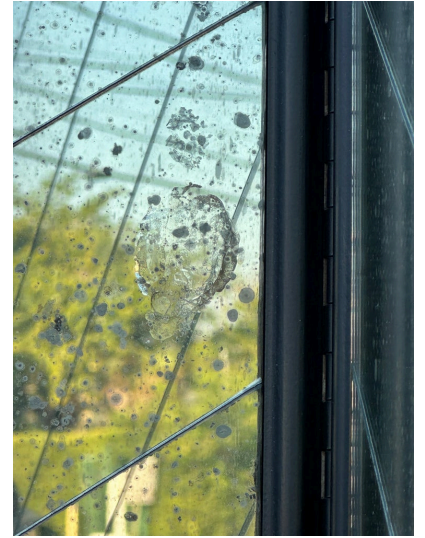

## TWO MAJESTIC HOLLYWOOD REGENCY MIRRORED SCREENS/ DIVIDERS, SOLD INDIVIDUALLY

This perfectly preserved Hollywood Regency scalloped 4 panel mirrored screen - two available. The mirrored glass is cut in strips and mounted on angle which provides an amazing effect. Framed in black wood and painted to verso, they can be used as room dividers or as the most beautiful backdrop ever!

Note: each panel is 18 inches wide, full height is 96 inches tall, each screen has 4 panels.

**SKU:** LU832833059062 | **Categories:** [Decorative Objects / Tabletop](#), [Mirrors](#) | **Tags:** [Style of Maison Jansen](#)

## ADDITIONAL INFORMATION

<b>Style</b>	Hollywood Regency (Of the Period)
<b>Place of Origin</b>	France
<b>Date of Manufacture</b>	20th Century
<b>Period</b>	20th Century
<b>Materials and Techniques</b>	Mirror, Wood
<b>Condition</b>	Good - Wear consistent with age and use. NO breaks to antique mirror glass but given their age, there are some spots on back of mirror - SEE DETAIL IMAGES. Some minor scratches and chips to wood frame, nothing major at all.