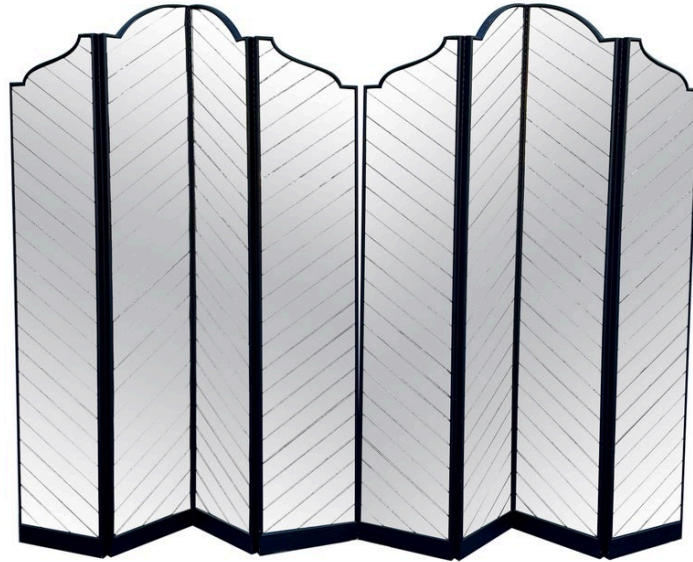

## TWO MAJESTIC HOLLYWOOD REGENCY MIRRORED SCREENS/ DIVIDERS, SOLD INDIVIDUALLY

This perfectly preserved Hollywood Regency scalloped 4 panel mirrored screen - two available. The mirrored glass is cut in strips and mounted on angle which provides an amazing effect. Framed in black wood and painted to verso, they can be used as room dividers or as the most beautiful backdrop ever!

Note: each panel is 18 inches wide, full height is 96 inches tall, each screen has 4 panels.

**SKU:** LU832833059062 | **Categories:** [Decorative Objects / Tabletop](#), [Mirrors](#) | **Tags:** [Style of Maison Jansen](#)

## **Dimensions**

Dimensions: Height: 96 in

Width: 60 in

Depth: 1.5 in