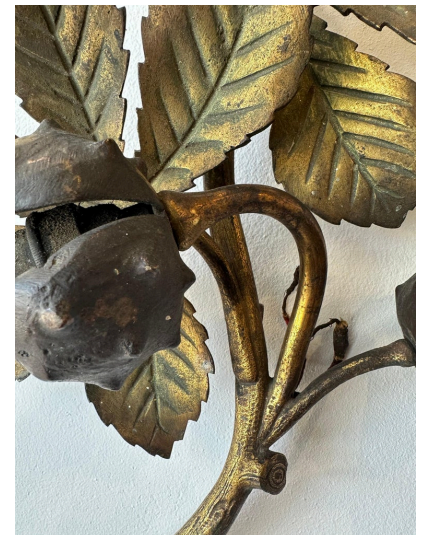

SCULPTURAL BRONZE CHESTNUT BRANCHES ANTIQUE WALL LIGHT

This extraordinary single floral bronze wall sconce with single bulb and two chestnut shells boast a impressive dark patina to the bronze, truly in the black forest style. Newly wired with gold twisted silk cable. A jewel to add in any decor.

SKU: LU832831474162 | **Categories:** [Lighting](#), [Wall Decor](#) | **Tags:** [Bronze Wall Light](#)

GALLERY IMAGES

ADDITIONAL INFORMATION

Date of Manufacture	1940's
Dimensions	Height: 13.5 in Width: 10.5 in
Sold As	Single Item
Materials and Techniques	Bronze
Place of Origin	France
Period	1940 - 1949
Condition	Good - newly rewired. Wear consistent with age and use. Normal wear as shown, beautiful patina and newly wired with on/off switch on cable. SEE detail images.