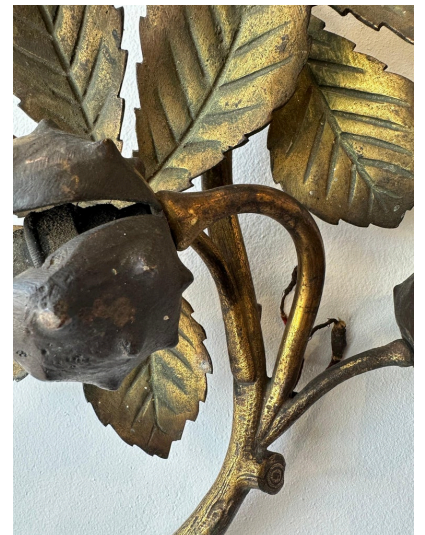

## SCULPTURAL BRONZE CHESTNUT BRANCHES ANTIQUE WALL LIGHT

This extraordinary single floral bronze wall sconce with single bulb and two chestnut shells boast a impressive dark patina to the bronze, truly in the black forest style. Newly wired with gold twisted silk cable. A jewel to add in any decor.

## ADDITIONAL INFORMATION

<b>Date of Manufacture</b>	1940's
<b>Dimensions</b>	Height: 13.5 in Width: 10.5 in
<b>Sold As</b>	Single Item
<b>Materials and Techniques</b>	Bronze
<b>Place of Origin</b>	France
<b>Period</b>	1940 - 1949
<b>Condition</b>	Good - newly rewired. Wear consistent with age and use. Normal wear as shown, beautiful patina and newly wired with on/off switch on cable. SEE detail images.