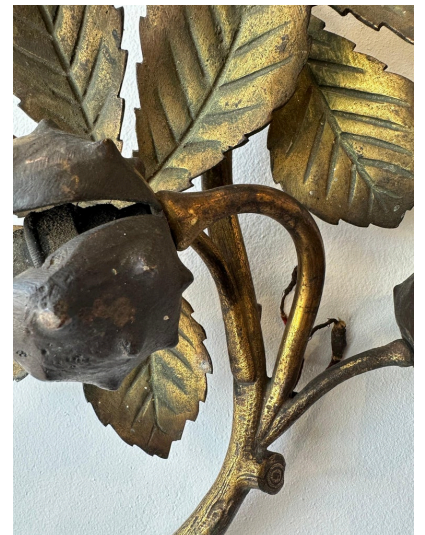

SCULPTURAL BRONZE CHESTNUT BRANCHES ANTIQUE WALL LIGHT

This extraordinary single floral bronze wall sconce with single bulb and two chestnut shells boast a impressive dark patina to the bronze, truly in the black forest style. Newly wired with gold twisted silk cable. A jewel to add in any decor.

SKU: LU832831474162 | **Categories:** [Lighting](#), [Wall Decor](#) | **Tags:** [Bronze Wall Light](#)

GALLERY IMAGES

ADDITIONAL INFORMATION

Date of Manufacture	1940's
Dimensions	Height: 13.5 in Width: 10.5 in
Sold As	Single Item
Materials and Techniques	Bronze
Place of Origin	France
Period	1940 - 1949
Condition	Good - newly rewired. Wear consistent with age and use. Normal wear as shown, beautiful patina and newly wired with on/off switch on cable. SEE detail images.