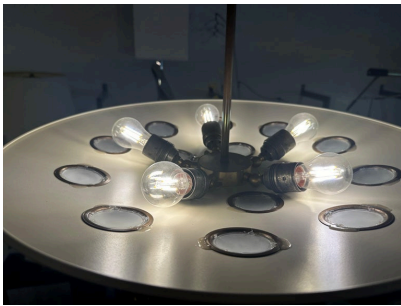

## SAUCER STYLE PENDANT LIGHT WITH BRASS TRIMMED & FROSTED GLASS CUT-OUTS

This wonderful scale hanging light/ pendant with original cone design canopy, features multiple frosted glass cut-outs for diffused light, trimmed in brass and a wonderful up-light with FIVE (5) Edison style bulbs for maximum illumination.

## ADDITIONAL INFORMATION

<b>Date of Manufacture</b>	20th Century
<b>Dimensions</b>	Height: 35 in Diameter: 24 in
<b>Sold As</b>	Single item
<b>Materials and Techniques</b>	Brass, Metal, Opaline Glass
<b>Place of Origin</b>	Italy
<b>Period</b>	20th Century
<b>Condition</b>	Good - Wear consistent with age and use. Normal patina to brass parts, in great working condition.