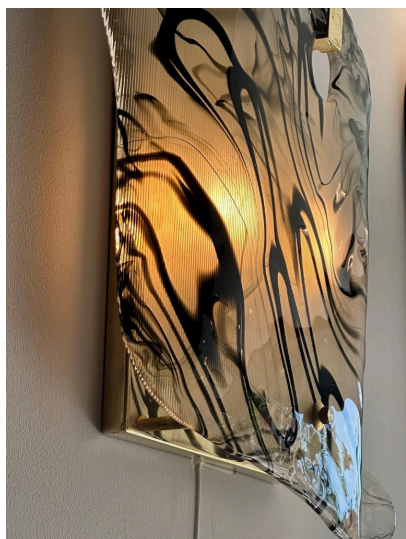

PAIR OF LARGE MURANO GLASS WALL SCONCES

This outstanding pair of heavy glass sconces in a wavy and fluid design, opaque and wavy black inclusions. Hanging from a brass plate with TWO candelabra style sockets. VERY whimsical and sculptural. Large in scale - extremely unique.

SKU: LU832831475832 | **Categories:** [Lighting](#) | **Tags:** [Murano](#), [Venini](#)

GALLERY IMAGES

ADDITIONAL INFORMATION

Style	Mid-Century Modern (In the Style Of)
Date of Manufacture	2010 -
Dimensions	Height: 21 in Width: 21 in Depth: 6 in
Sold As	Set of 2
Materials and Techniques	Murano Glass, Brass
Place of Origin	Italy
Period	21st Century
Condition	Good - Wear consistent with age and use. NO issues to note.