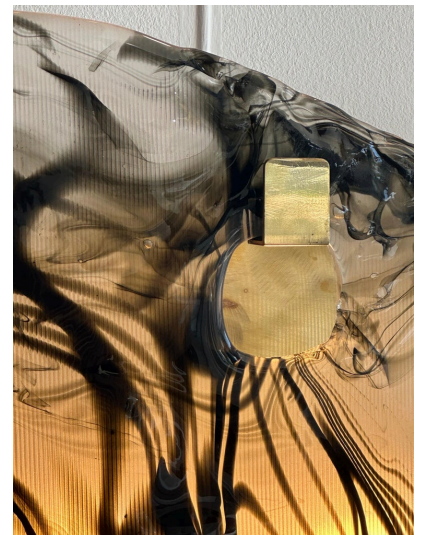

PAIR OF LARGE MURANO GLASS WALL SCONCES

This outstanding pair of heavy glass sconces in a wavy and fluid design, opaque and wavy black inclusions. Hanging from a brass plate with TWO candelabra style sockets. VERY whimsical and sculptural. Large in scale - extremely unique.

SKU: LU832831475832 | **Categories:** [Lighting](#) | **Tags:** [Murano](#), [Venini](#)

GALLERY IMAGES

ADDITIONAL INFORMATION

Style	Mid-Century Modern (In the Style Of)
Date of Manufacture	2010 -
Dimensions	Height: 21 in Width: 21 in Depth: 6 in
Sold As	Set of 2
Materials and Techniques	Murano Glass, Brass
Place of Origin	Italy
Period	21st Century
Condition	Good - Wear consistent with age and use. NO issues to note.