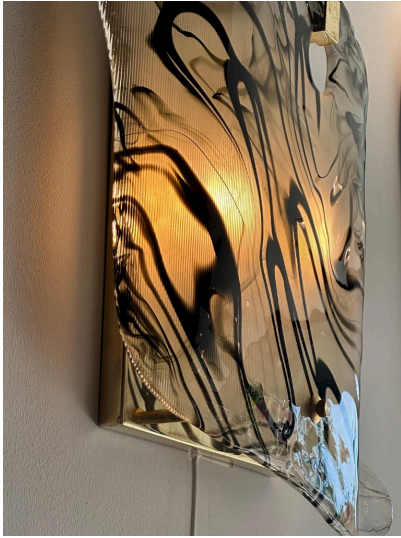

PAIR OF LARGE MURANO GLASS WALL SCONCES

This outstanding pair of heavy glass sconces in a wavy and fluid design, opaque and wavy black inclusions. Hanging from a brass plate with TWO candelabra style sockets. VERY whimsical and sculptural. Large in scale - extremely unique.

SKU: LU832831475832 | **Categories:** [Lighting](#) | **Tags:** [Murano](#), [Venini](#)

GALLERY IMAGES

ADDITIONAL INFORMATION

Style	Mid-Century Modern (In the Style Of)
Date of Manufacture	2010 -
Dimensions	Height: 21 in Width: 21 in Depth: 6 in
Sold As	Set of 2
Materials and Techniques	Murano Glass, Brass
Place of Origin	Italy
Period	21st Century
Condition	Good - Wear consistent with age and use. NO issues to note.