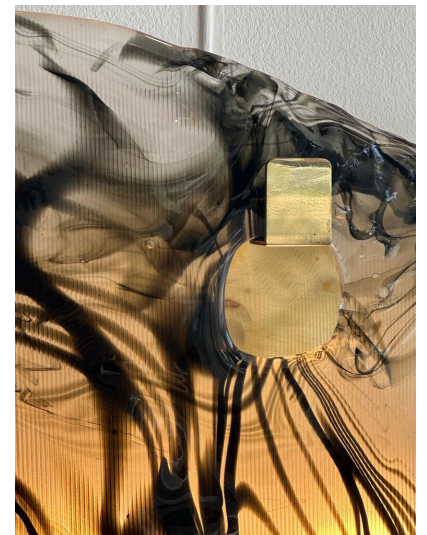

PAIR OF LARGE MURANO GLASS WALL SCONCES

This outstanding pair of heavy glass sconces in a wavy and fluid design, opaque and wavy black inclusions. Hanging from a brass plate with TWO candelabra style sockets. VERY whimsical and sculptural. Large in scale - extremely unique.

SKU: LU832831475832 | **Categories:** [Lighting](#) | **Tags:** [Murano](#), [Venini](#)

GALLERY IMAGES

ADDITIONAL INFORMATION

Style	Mid-Century Modern (In the Style Of)
Date of Manufacture	2010 -
Dimensions	Height: 21 in Width: 21 in Depth: 6 in
Sold As	Set of 2
Materials and Techniques	Murano Glass, Brass
Place of Origin	Italy
Period	21st Century
Condition	Good - Wear consistent with age and use. NO issues to note.