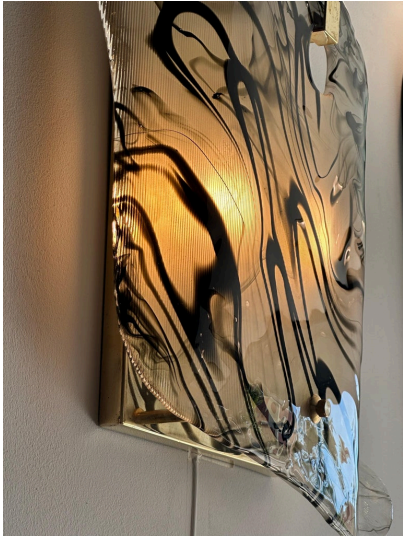

PAIR OF LARGE MURANO GLASS WALL SCONCES

This outstanding pair of heavy glass sconces in a wavy and fluid design, opaque and wavy black inclusions. Hanging from a brass plate with TWO candelabra style sockets. VERY whimsical and sculptural. Large in scale - extremely unique.

SKU: LU832831475832 | **Categories:** [Lighting](#) | **Tags:** [Murano](#), [Venini](#)

GALLERY IMAGES

ADDITIONAL INFORMATION

Style	Mid-Century Modern (In the Style Of)
Date of Manufacture	2010 -
Dimensions	Height: 21 in Width: 21 in Depth: 6 in
Sold As	Set of 2
Materials and Techniques	Murano Glass, Brass
Place of Origin	Italy
Period	21st Century
Condition	Good - Wear consistent with age and use. NO issues to note.