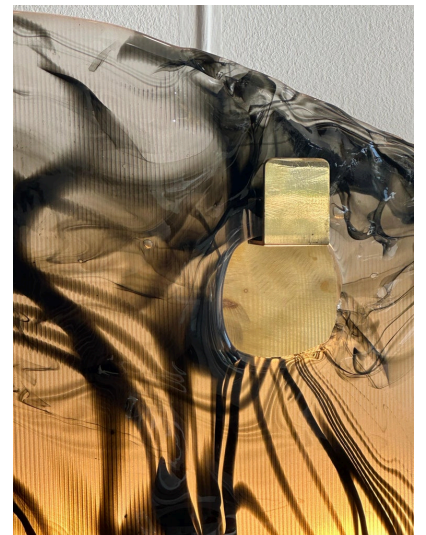

PAIR OF LARGE MURANO GLASS WALL SCONCES

This outstanding pair of heavy glass sconces in a wavy and fluid design, opaque and wavy black inclusions. Hanging from a brass plate with TWO candelabra style sockets. VERY whimsical and sculptural. Large in scale - extremely unique.

SKU: LU832831475832 | **Categories:** [Lighting](#) | **Tags:** [Murano](#), [Venini](#)

GALLERY IMAGES

ADDITIONAL INFORMATION

Style	Mid-Century Modern (In the Style Of)
Date of Manufacture	2010 -
Dimensions	Height: 21 in Width: 21 in Depth: 6 in
Sold As	Set of 2
Materials and Techniques	Murano Glass, Brass
Place of Origin	Italy
Period	21st Century
Condition	Good - Wear consistent with age and use. NO issues to note.