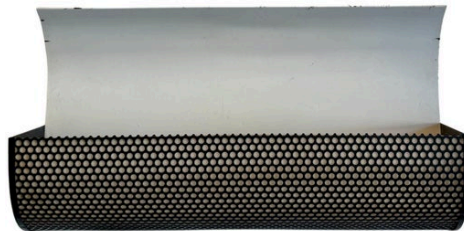

PAIR OF FRENCH 1960'S MESH CLAD WALL APPLIQUES IN STYLE OF MATEGOT, PAIR

This pair of wall lights in the style of Matthieu Mategot, feature black painted mesh metal front and off-white interiors. Rewired with new sockets, double bulbs per light. An upper open diffuser allows for light to emanate from the fixture. Classic and important French design. Scuffs and scratches as-found in original painted metal. We have rewired these lights and are ready to install. The normal age and wear for these vintage fixtures is lovely and appropriate. See detail images.

SKU: LU832843011542 | **Categories:** [Lighting](#) | **Tags:** [Matthieu Mategot Style](#)

GALLERY IMAGES

ADDITIONAL INFORMATION

Date of Manufacture

1960's

Dimensions

Height: 7.5 in
Width: 14.5 in
Depth: 5 in

Sold As

Set of 2

Materials and Techniques

Metal, Painted

Place of Origin

France

Period

1960 - 1969

Condition

Good - Wear consistent with age and use. Scuffs and scratches as-found in original painted metal. We have rewired these lights and are ready to install. The normal age and wear for these vintage fixtures is lovely and appropriate. See detail images.