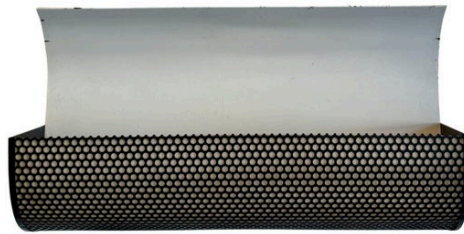

## PAIR OF FRENCH 1960'S MESH CLAD WALL APPLIQUES IN STYLE OF MATEGOT, PAIR

This pair of wall lights in the style of Matthieu Mategot, feature black painted mesh metal front and off-white interiors. Rewired with new sockets, double bulbs per light. An upper open diffuser allows for light to emanate from the fixture. Classic and important French design. Scuffs and scratches as-found in original painted metal. We have rewired these lights and are ready to install. The normal age and wear for these vintage fixtures is lovely and appropriate. See detail images.

## ADDITIONAL INFORMATION

**Date of Manufacture**

1960's

**Dimensions**

Height: 7.5 in  
Width: 14.5 in  
Depth: 5 in

**Sold As**

Set of 2

**Materials and Techniques**

Metal, Painted

**Place of Origin**

France

**Period**

1960 - 1969

**Condition**

Good - Wear consistent with age and use. Scuffs and scratches as-found in original painted metal. We have rewired these lights and are ready to install. The normal age and wear for these vintage fixtures is lovely and appropriate. See detail images.