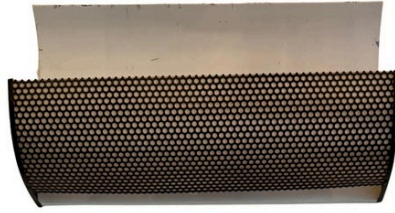

## PAIR OF FRENCH 1960'S MESH CLAD WALL APPLIQUES IN STYLE OF MATEGOT, PAIR

This pair of wall lights in the style of Matthieu Mategot, feature black painted mesh metal front and off-white interiors. Rewired with new sockets, double bulbs per light. An upper open diffuser allows for light to emanate from the fixture. Classic and important French design. Scuffs and scratches as-found in original painted metal. We have rewired these lights and are ready to install. The normal age and wear for these vintage fixtures is lovely and appropriate. See detail images.

## ADDITIONAL INFORMATION

**Date of Manufacture**

1960's

**Dimensions**

Height: 7.5 in  
Width: 14.5 in  
Depth: 5 in

**Sold As**

Set of 2

**Materials and Techniques**

Metal, Painted

**Place of Origin**

France

**Period**

1960 - 1969

**Condition**

Good - Wear consistent with age and use. Scuffs and scratches as-found in original painted metal. We have rewired these lights and are ready to install. The normal age and wear for these vintage fixtures is lovely and appropriate. See detail images.