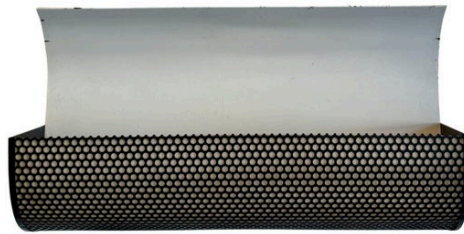

PAIR OF FRENCH 1960'S MESH CLAD WALL APPLIQUES IN STYLE OF MATEGOT, PAIR

This pair of wall lights in the style of Matthieu Mategot, feature black painted mesh metal front and off-white interiors. Rewired with new sockets, double bulbs per light. An upper open diffuser allows for light to emanate from the fixture. Classic and important French design. Scuffs and scratches as-found in original painted metal. We have rewired these lights and are ready to install. The normal age and wear for these vintage fixtures is lovely and appropriate. See detail images.

SKU: LU832843011542 | **Categories:** [Lighting](#) | **Tags:** [Matthieu Mategot Style](#)

GALLERY IMAGES

ADDITIONAL INFORMATION

Date of Manufacture

1960's

Dimensions

Height: 7.5 in
Width: 14.5 in
Depth: 5 in

Sold As

Set of 2

Materials and Techniques

Metal, Painted

Place of Origin

France

Period

1960 - 1969

Condition

Good - Wear consistent with age and use. Scuffs and scratches as-found in original painted metal. We have rewired these lights and are ready to install. The normal age and wear for these vintage fixtures is lovely and appropriate. See detail images.