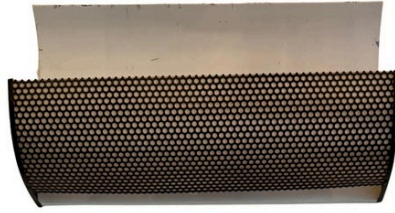

PAIR OF FRENCH 1960'S MESH CLAD WALL APPLIQUES IN STYLE OF MATEGOT, PAIR

This pair of wall lights in the style of Matthieu Mategot, feature black painted mesh metal front and off-white interiors. Rewired with new sockets, double bulbs per light. An upper open diffuser allows for light to emanate from the fixture. Classic and important French design. Scuffs and scratches as-found in original painted metal. We have rewired these lights and are ready to install. The normal age and wear for these vintage fixtures is lovely and appropriate. See detail images.

SKU: LU832843011542 | **Categories:** [Lighting](#) | **Tags:** [Matthieu Mategot Style](#)

GALLERY IMAGES

ADDITIONAL INFORMATION

Date of Manufacture

1960's

Dimensions

Height: 7.5 in
Width: 14.5 in
Depth: 5 in

Sold As

Set of 2

Materials and Techniques

Metal, Painted

Place of Origin

France

Period

1960 - 1969

Condition

Good - Wear consistent with age and use. Scuffs and scratches as-found in original painted metal. We have rewired these lights and are ready to install. The normal age and wear for these vintage fixtures is lovely and appropriate. See detail images.