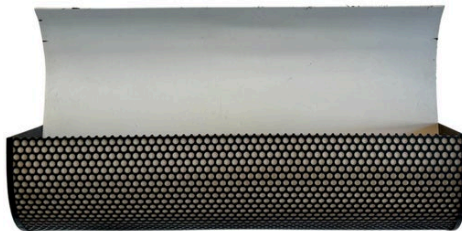

PAIR OF FRENCH 1960'S MESH CLAD WALL APPLIQUES IN STYLE OF MATEGOT, PAIR

This pair of wall lights in the style of Matthieu Mategot, feature black painted mesh metal front and off-white interiors. Rewired with new sockets, double bulbs per light. An upper open diffuser allows for light to emanate from the fixture. Classic and important French design. Scuffs and scratches as-found in original painted metal. We have rewired these lights and are ready to install. The normal age and wear for these vintage fixtures is lovely and appropriate. See detail images.

SKU: LU832843011542 | **Categories:** [Lighting](#) | **Tags:** [Matthieu Mategot Style](#)

GALLERY IMAGES

ADDITIONAL INFORMATION

Date of Manufacture

1960's

Dimensions

Height: 7.5 in
Width: 14.5 in
Depth: 5 in

Sold As

Set of 2

Materials and Techniques

Metal, Painted

Place of Origin

France

Period

1960 - 1969

Condition

Good - Wear consistent with age and use. Scuffs and scratches as-found in original painted metal. We have rewired these lights and are ready to install. The normal age and wear for these vintage fixtures is lovely and appropriate. See detail images.