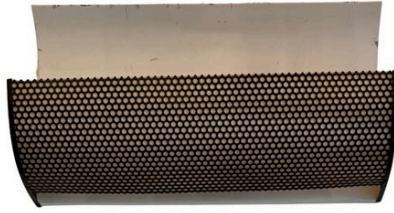

PAIR OF FRENCH 1960'S MESH CLAD WALL APPLIQUES IN STYLE OF MATEGOT, PAIR

This pair of wall lights in the style of Matthieu Mategot, feature black painted mesh metal front and off-white interiors. Rewired with new sockets, double bulbs per light. An upper open diffuser allows for light to emanate from the fixture. Classic and important French design. Scuffs and scratches as-found in original painted metal. We have rewired these lights and are ready to install. The normal age and wear for these vintage fixtures is lovely and appropriate. See detail images.

SKU: LU832843011542 | **Categories:** [Lighting](#) | **Tags:** [Matthieu Mategot Style](#)

GALLERY IMAGES

ADDITIONAL INFORMATION

Date of Manufacture

1960's

Dimensions

Height: 7.5 in
Width: 14.5 in
Depth: 5 in

Sold As

Set of 2

Materials and Techniques

Metal, Painted

Place of Origin

France

Period

1960 - 1969

Condition

Good - Wear consistent with age and use. Scuffs and scratches as-found in original painted metal. We have rewired these lights and are ready to install. The normal age and wear for these vintage fixtures is lovely and appropriate. See detail images.