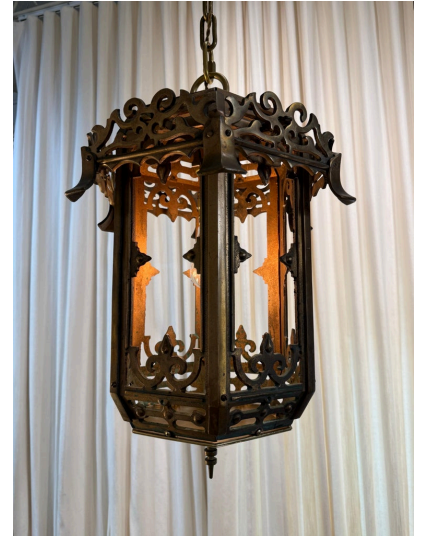

## PAIR OF EXCEPTIONAL EARLY 20TH C. PAGODA LANTERNS IN SOLID BRONZE

These magnificent Japanese style lanterns were salvaged from a San Francisco estate. They have been rewired, canopy and hardware upgraded - all in bronze. This is an open lantern which shows the single bulb. Heavy and important.

NOTE: Length of lantern from canopy to bottom of fixture as shown in listing is 70 inches drop. Lamp alone is 22 inches tall and 17 inches diameter.

**SKU:** LU832843037202 | **Categories:** [Lighting](#) | **Tags:** [Japanese Style](#), [Pagoda Style](#)

## GALLERY IMAGES

## ADDITIONAL INFORMATION

<b>Date of Manufacture</b>	Early 20th Century
<b>Dimensions</b>	Height: 22 in Diameter: 17 in
<b>Sold As</b>	Set of 2
<b>Materials and Techniques</b>	Bronze
<b>Place of Origin</b>	United States
<b>Period</b>	Early 20th Century