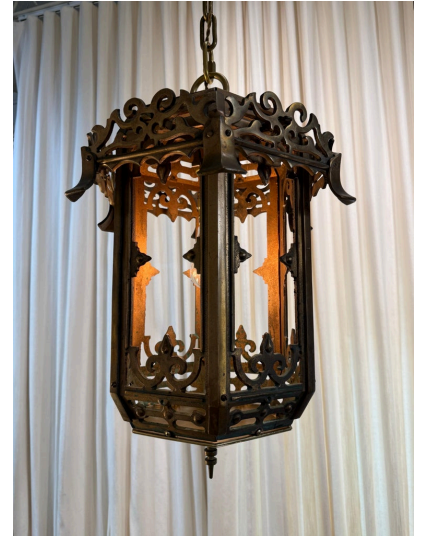

PAIR OF EXCEPTIONAL EARLY 20TH C. PAGODA LANTERNS IN SOLID BRONZE

These magnificent Japanese style lanterns were salvaged from a San Francisco estate. They have been rewired, canopy and hardware upgraded - all in bronze. This is an open lantern which shows the single bulb. Heavy and important.

NOTE: Length of lantern from canopy to bottom of fixture as shown in listing is 70 inches drop. Lamp alone is 22 inches tall and 17 inches diameter.

SKU: LU832843037202 | **Categories:** [Lighting](#) | **Tags:** [Japanese Style](#), [Pagoda Style](#)

GALLERY IMAGES

ADDITIONAL INFORMATION

Date of Manufacture	Early 20th Century
Dimensions	Height: 22 in Diameter: 17 in
Sold As	Set of 2
Materials and Techniques	Bronze
Place of Origin	United States
Period	Early 20th Century

Condition

Good - Rewired: socket and silk wiring. Replacements made: Canopy, chain and sockets. Wear consistent with age and use. Normal patina to bronze, some touch up paint to interior iron base for restoration.