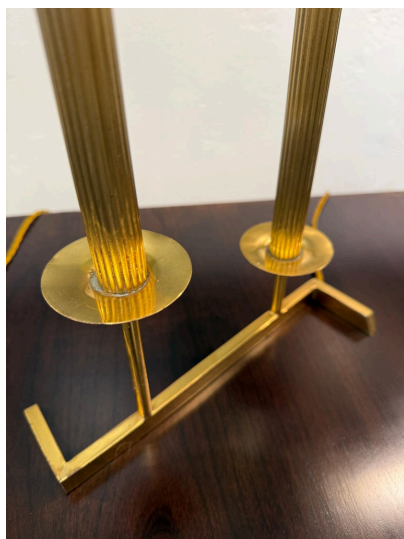

MODERN FRENCH BRASS TWO-STEM CANDELABRA STYLE TABLE LAMPS

This pair of whimsically elegant brass double-light candelabra style table lamps with original vintage silk clad shades (included). ALL vintage but they have been rewired with new twisted silk cable and switch, plug.

SKU: LU832843956692 | **Categories:** [Lighting](#) | **Tags:** [candelabra style lamps](#)

GALLERY IMAGES

ADDITIONAL INFORMATION

Date of Manufacture	1960's
Dimensions	Height: 18 in Width: 9.5 in Depth: 3.5 in
Sold As	Set of 2
Materials and Techniques	Brass
Place of Origin	France
Period	1960 - 1969
Condition	Good - Rewired: new twisted silk cable, switch and plug. Wear consistent with age and use. Brass has usual age and patina for its years of enjoyment. Shades are included, however, they are vintage silk and have some condition issues (SEE detail images).